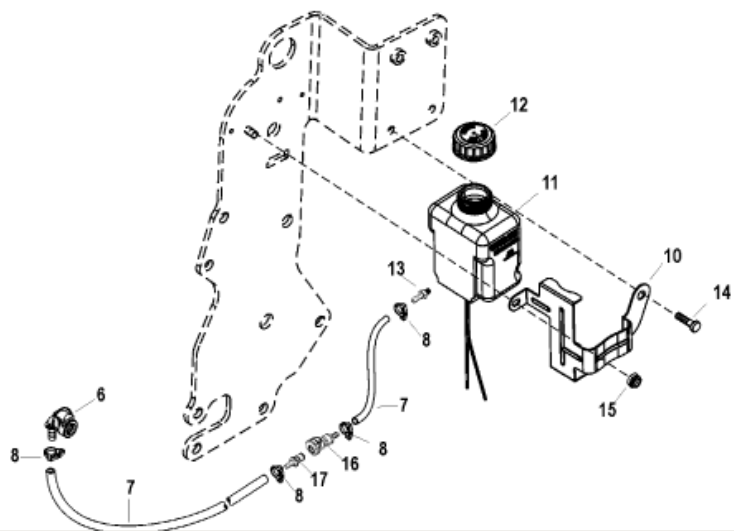

Parts List						
Ref	Class	Part	Description	Qty	Comment	Footnote
1		860065A	BRACKET KIT, Lube Monitor Rese	1	(Closed Cooling)	
2		808023T	STRAP, Reservoir Retainer	1		
3		806193A36	RESERVOIR, Lube Monitor	1	(Closed Cooling)	
4	36	806727	CAP, Lube Reservoir	1		
5	22	808624	CONNECTOR, Lube Reservoir	1		
6	22	861163	QUICK CONNECTOR, (90 Degree)	1		
7	32	19409	HOSE, (54.00 Inches Bulk) (.25 Inc	1		
8	54	41582	CLAMP, Nylon, Hose	5	AR	
9	10	98261	SCREW, (.375-16 x .750)	2		
10		865175T	BRACKET, Lube Monitor Reservoir	1	(Standard Cooling)	
11		806193A37	RESERVOIR, Lube Monitor	1	(Standard Cooling)	
12	36	806727	CAP, Lube Reservoir	1		
13	22	85439001	CONNECTOR, Male, Lube Reservoir	1		
14	10	828552	SCREW, (.375-16 x .500)	1		
15	11	826709	NUT, (.250-20)	1		
16	22	865190	CONNECTOR, Female	1		
17	22	865191	FITTING, Male	1		