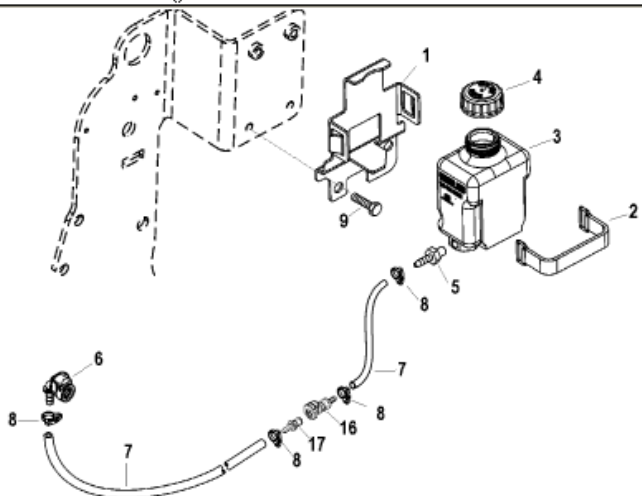

Parts List						
Ref	Class	Part	Description	Qty	Comment	Footnote
1		860065A	BRACKET KIT, Lube Monitor Rese	1	(Closed Cooling)	
2		808023T	STRAP, Reservoir Retainer	1		
3		806193A36	RESERVOIR, Lube Monitor	1	(Closed Cooling)	
4	36	806727	CAP, Lube Reservoir	1		
5	22	808624	CONNECTOR, Lube Reservoir	1		
6	22	861163	QUICK CONNECTOR, (90 Degree)	1		
7	32	19409	HOSE, (54.00 Inches Bulk) (.25 Inc	1		
8	54	41582	CLAMP, Nylon, Hose	5	AR	
9	10	98261	SCREW, (.375-16 x .750)	2		
10		865175T	BRACKET, Lube Monitor Reservoir	1	(Standard Cooling)	
11		806193A37	RESERVOIR, Lube Monitor	1	(Standard Cooling)	
12	36	806727	CAP, Lube Reservoir	1		
13	22	85439001	CONNECTOR, Male, Lube Reservoir	1		
14	10	828552	SCREW, (.375-16 x .500)	1		
15	11	826709	NUT, (.250-20)	1		
16	22	865190	CONNECTOR, Female	1		
17	22	865191	FITTING, Male	1		