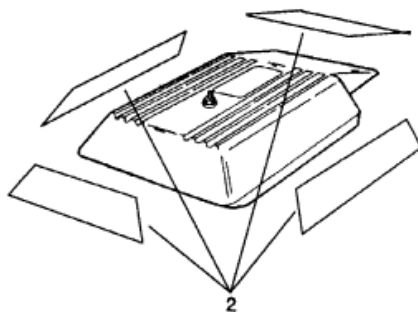

DECALS

Parts List						
Ref	Class	Part	Description	Qty	Comment	Footnote
1	37	861507	DECAL - FLAME ARRESTOR	1	(S/N 0L605857 & BELOW) 4.3L A	
1	37	861507 1	DECAL - FLAME ARRESTOR	1	(S/N 0L605858 & UP)	
2	37	812776A38	DECAL SET-COVER	1	(S/N 0L605857 & BELOW) 4.3 L E	
2	37	861314A 7	DECAL SET-COVER	1	(S/N 0L605858 & UP)	
2	37	812776A39	DECAL SET-COVER	1	(S/N 0L608051 & BELOW) 4.3LH	
2	37	861314A15	DECAL SET-COVER	1	(S/N 0L608052 & UP)	
3	37	805364A 1	DECAL (MERCURY/GM LOGO)	1	(S/N 0L626875 & UP)	
NS	37	805364A 1	DECAL SET (COLOR CODE)	1		