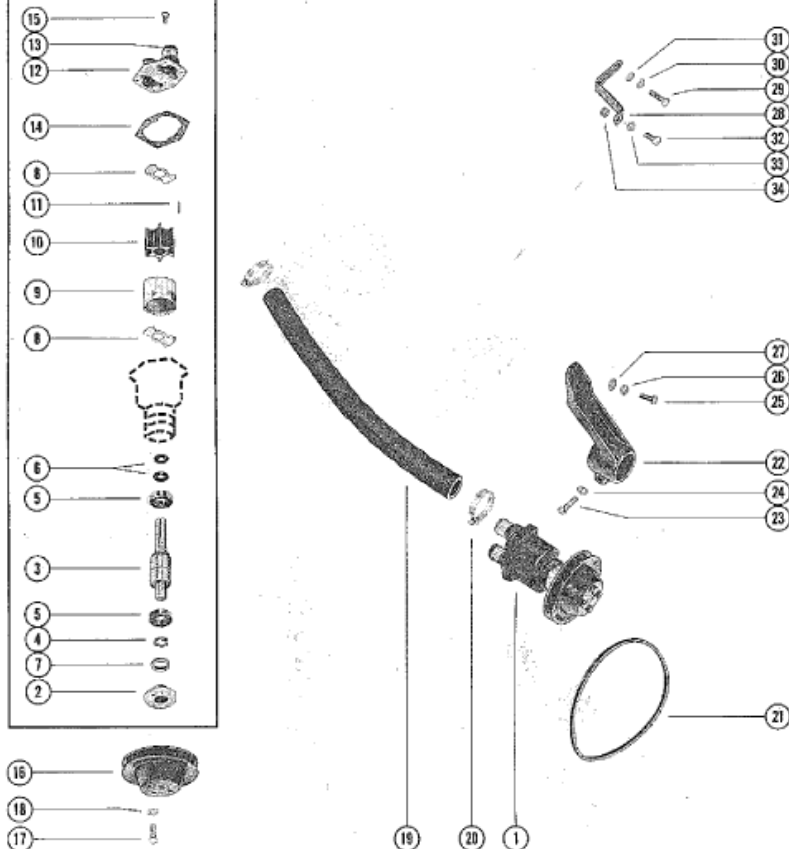

**BREAKDOWN
 OF WATER
 PUMP**

Parts List					Qty	Comment	Footnote
Ref	Class	Part	Description				
1	46	58001A 4	WATER PUMP ASSEMBLY, COM	1			
2		47530	HUB, WATER PUMP PULLEY	1			
3		57967	SHAFT, WATER PUMP	1			
4	53	23720	RING, RETAINING - SHAFT AN	1			
5	30	20861	BALL BEARING, WATER PUMP	2			
6	26	23300	OIL SEAL, WATER PUMP SHAF	2			
7	26	58111	OIL SEAL, WATER PUMP SHAF	1			
8		47405	WEAR PLATE	2			
9		47529	INSERT, WATER PUMP	1			
10	47	47519	IMPELLER	1			
11	17	47526	PIN, IMPELLER DRIVE	1			
12		47497A 1	COVER ASSEMBLY, WATER PL	1			
13	23	47511	SLEEVE, WATER PUMP COVE	2			
14	27	47410	GASKET, WATER PUMP COVE	1			
15	10	28635	SCREW, WATER PUMP COVE	6			
16		52822	PULLEY, WATER PUMP	1			
17	10	20705	SCREW, WATER PUMP PULLEY	4			
18	13	39107	LOCKWASHER, WATER PUMP P	4			
19	32	47722A 1	HOSE, WATER PUMP TO OIL CO	1			
20	54	32780	CLAMP, HOSE TO WATER PUMP	2			
21	57	48121	BELT, WATER PUMP	1			
22		47489	BRACKET, WATER PUMP	1			
23	10	34354	SCREW, WATER PUMP BRACKE	1			
24	13	35048	LOCKWASHER, WATER PUMP B	1			
25	10	48948	SCREW, WATER PUMP BRACKE	1			
25	10	47461	SCREW, WATER PUMP BRACKE	1			
26	13	32993	LOCKWASHER, WATER PUMP B	2			
27	12	30315	WASHER, WATER PUMP BRACK	1			
28		47544	BRACE, WATER PUMP ADJUSTI	1			
29	10	34353	SCREW, ADJUSTING BRACE TO	1			
30	13	35048	LOCKWASHER, ADJUSTING BRA	1			
31	12	20553	WASHER, ADJUSTING BRACE SI	1			
32	10	35786	SCREW, ANJUSTING BRACE TO	1			
33	13	37449	LOCKWASHER, ADJUSTING BRA	1			
34	11	24883	NUT, ADJUSTING BRACE SCREW	1			