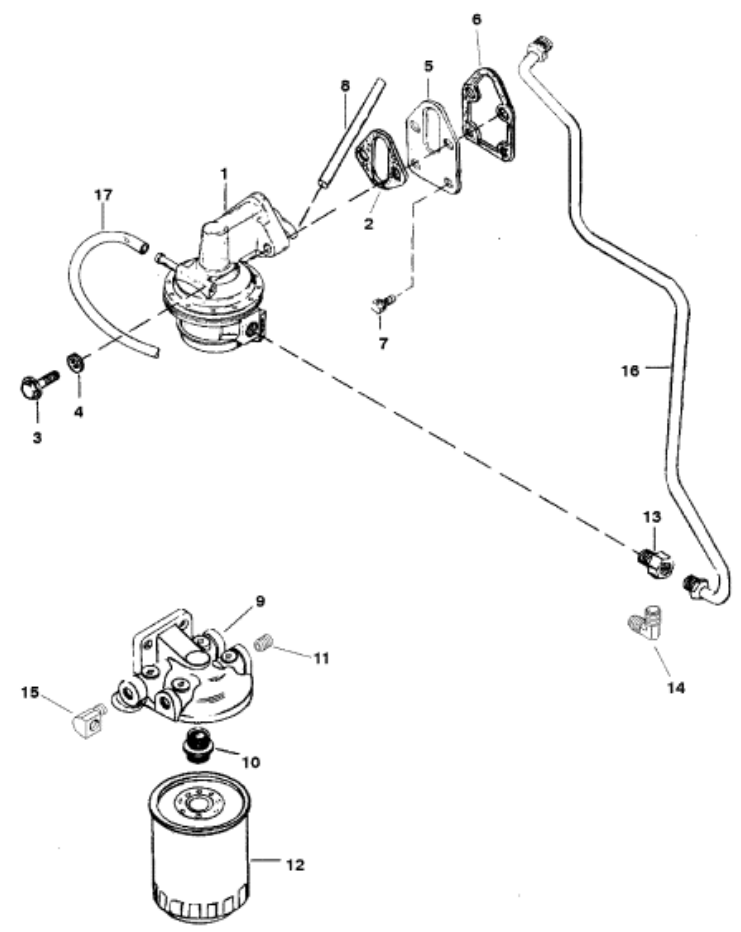

Parts List

Ref	Class	Part	Description	Qty	Comment	Footnote
1		97401A 8	PUMP-FUEL	1		
2	27	34213	GASKET-FUEL PUMP	1		2
3	10	34354	SCREW (3/8-16 X 1-1/2 IN.)	2		
4	13	35048	LOCKWASHER (3/8 IN.)	2		
5		35373	PLATE-MOUNTING	1		
6	27	34898	GASKET	1		2
7	10	35366	SCREW (1/4-20 X 9/16 IN.)	2		
8		821150	PUSH ROD	1		
9		89876A 3	BASE ASSEMBLY	1		
10	22	816133 1	FITTING	1		
11	22	32561	PIPE PLUG	3		
12	35	807172	FILTER-FUEL/ WATER SEPARAT	1		
13	22	33821	CONNECTOR	1	(IN-LINE)	
14	22	43276	ELBOW (90 DEG.)	1	(V-DRIVE)	
15	22	46982	ELBOW (90 DEG.)	1		
16	32	821147T	LINE-FUEL	1	(IN-LINE)	
16	32	821761T	LINE-FUEL	1	(V-DRIVE)	
17	32	73815 67	HOSE-VENT	1		
-	27	806871A96	GASKET SET-ENGINE OVERHAU	1		2