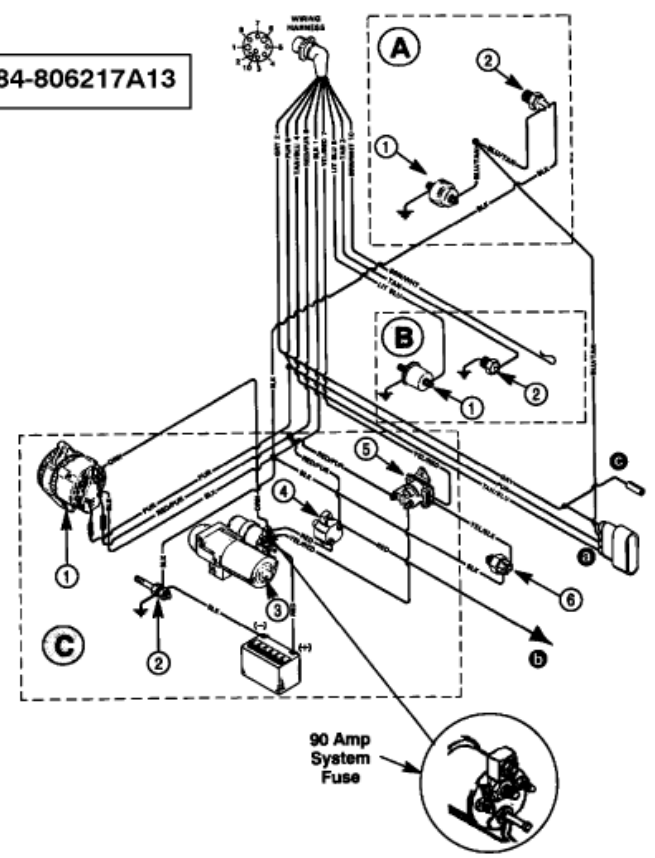

Parts List

84-806217A13

- A - Audio Warning System
 - 1 - Oil Pressure Switch
 - 2 - Transmission Fluid Temperature Switch
- B - Instrumentation System
 - 1 - Oil Pressure Sender
 - 2 - Water Temperature Sender
- C - Charging And Starting System
 - 1 - Alternator
 - 2 - Ground Stud
 - 3 - starter
 - 4 - Circuit Breaker
 - 5 - Starter Sleeve Solenoid
 - 6 - Neutral Safety Switch
- a - Harness Connector
- b - Positive (+) Power Wire to EFI Harness
- c - Auxiliary Tachometer Lead

Ref	Class	Part	Description	Qty	Comment	Footnote