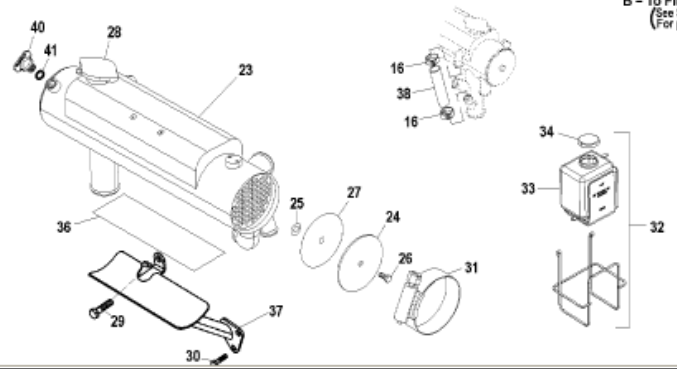

A = To Water Pickup
 B = To Flush Attachment
 (See Standard Cooling
 For parts break down)

1856

Parts List					
Ref	Class	Part	Description	Qty	Footnote
1	32	863489	HOSE, Transmission Cooler to Chec	1	
2	21	864206A	CHECK VALVE ASSEMBLY	1	
3	32	863623	HOSE, Check Valve to Fuel Cooler	1	
4	32	864551	HOSE, Intake Bypass to Circulating	1	1
5	32	864431	HOSE, Distribution Fitting to Heat E	1	1
6	32	864539	HOSE, Thermostat Housing to Upp	1	(Starboard)(With and Without Riser
6	32	864539	HOSE, Thermostat Housing to Upp	1	(Starboard)(Without Risers) SN# 0
6	32	864956	HOSE, Thermostat Housing to Upp	1	(Starboard)(With Risers) SN# 0M3
7	32	864552	HOSE, Thermostat Housing to Upp	1	(Port)(With and Without Risers) SN
7	32	864552	HOSE, Thermostat Housing to Upp	1	(Port)(Without Risers) SN# 0M390
7	32	864954	HOSE, Thermostat Housing to Upp	1	(Port)(With Risers) SN# 0M39000
8	32	864509	HOSE, Thermostat	1	1
9	32	864508	HOSE, Port Manifold Drain	1	1
10	32	863670	HOSE, Fuel Cooler to Accumulator	1	
11	32	864506	HOSE, Heat Exchanger to Thermo:	1	1
12	32	864507	HOSE, Heat Exchanger to Thermo:	1	1
13	32	864542	HOSE, Heat Exchanger to Starboa	1	(INLINE)(With and Without Risers)
13	32	864542	HOSE, Heat Exchanger to Starboa	1	(INLINE)(3 In. Risers and No Riser
13	32	864955	HOSE, Heat Exchanger to Starboa	1	(INLINE)(6 In. Risers) SN# 0M390
13	32	864544	HOSE, Heat Exchanger to Starboa	1	(V-DRIVE)(Without Risers) SN# 0M
13	32	864542	HOSE, Heat Exchanger to Starboa	1	(V-DRIVE)(With Risers) SN# 0M3
13	32	864544	HOSE, Heat Exchanger to Starboa	1	(V-DRIVE)(Without Risers) SN# 0M
13	32	864544	HOSE, Heat Exchanger to Starboa	1	(V-DRIVE)(3 In. Risers) SN# 0M3
13	32	864974	HOSE, Heat Exchanger to Starboa	1	(V-DRIVE)(6 In. Risers) SN# 0M3
14	32	864726	HOSE, Heat Exchanger to Port Elb	1	(INLINE)(With and Without Risers)
14	32	864726	HOSE, Heat Exchanger to Port Elb	1	(INLINE)(3 In. Risers and No Riser
14	32	864953	HOSE, Heat Exchanger to Port Elb	1	(INLINE)(6 In. Risers) SN# 0M390
14	32	864543	HOSE, Heat Exchanger to Port Elb	1	(V-DRIVE)(Without Risers) SN# 0M
14	32	864726	HOSE, Heat Exchanger to Port Elb	1	(V-DRIVE)(With Risers) SN# 0M3
14	32	864543	HOSE, Heat Exchanger to Port Elb	1	(V-DRIVE)(Without Risers) SN# 0M
14	32	864543	HOSE, Heat Exchanger to Port Elb	1	(V-DRIVE)(3 In. Risers) SN# 0M3
14	32	864973	HOSE, Heat Exchanger to Port Elb	1	(V-DRIVE)(6 In. Risers) SN# 0M3
15	32	863611	HOSE, Sea Pump to Trans Cooler	1	
16	54	815504212	CLAMP, Worm Gear, Hose	1	
17	54	815504216	CLAMP, Worm Gear, Hose	1	
18	54	815504222	CLAMP, Worm Gear, Hose	1	
19	54	815504228	CLAMP, Worm Gear, Hose	1	
20	54	815504232	CLAMP, Worm Gear, Hose	1	
21	32	864432	HOSE, Heat Exchanger to Circulat	1	1
22	54	815504220	CLAMP, Worm Gear, Hose	1	
22	54	864295T	HEAT EXCHANGER, Closed Coolin	1	1