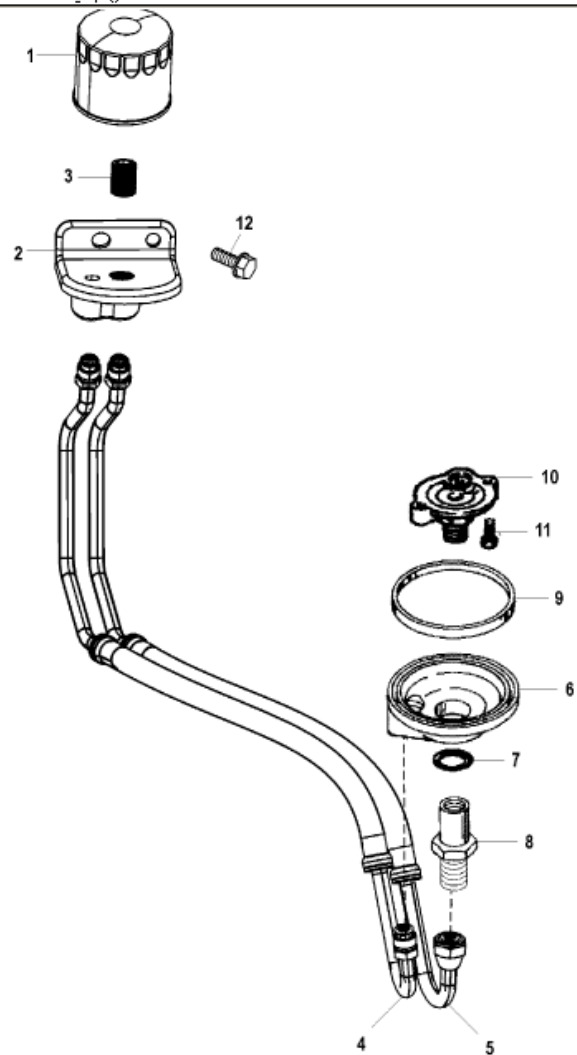

Parts List

1848

Ref	Class	Part	Description	Qty	Comment	Footnote
1	35	866340Q02	OIL FILTER	1	(Quicksilver Brand)	
1	35	866340K01	OIL FILTER	1	(Mercury Precision Parts Brand)	
2		863732T 1	BRACKET, Oil Filter	1		
3	22	863485	FITTING, Oil Filter	1		
4	32	864557	HOSE, Oil, From Adaptor	1		
4	32	865055	HOSE, Oil, From Adaptor	1	[V Drive]	
5	32	864556	HOSE, Oil, To Adaptor	1		
5	32	865056	HOSE, Oil, To Adaptor	1	[V Drive]	
6	35	818400A 1	ADAPTOR	1		
7	26	42077	SEAL	1		2
8	22	806121	FITTING	1		
9	27	91892	GASKET	1		2
10		71920	VALVE ASSEMBLY, Filter	1		
11	10	54786	SCREW, (.312-18 x 1.250)	2		