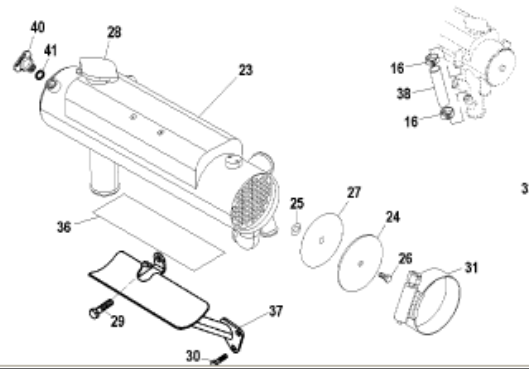

A = To Water Pickup  
 B = To Flush Attachment  
 (See Standard Cooling  
 For parts break down)

1856

Parts List					
Ref	Class	Part	Description	Qty	Footnote
1	32	863489	HOSE, Transmission Cooler to Chec	1	
2	21	864206A	CHECK VALVE ASSEMBLY	1	
3	32	863623	HOSE, Check Valve to Fuel Cooler	1	
4	32	864551	HOSE, Intake Bypass to Circulating	1	1
5	32	864431	HOSE, Distribution Fitting to Heat E	1	1
6	32	864539	HOSE, Thermostat Housing to Upp	1	(Starboard)(With and Without Riser
6	32	864539	HOSE, Thermostat Housing to Upp	1	(Starboard)(Without Risers) SN# 0
6	32	864956	HOSE, Thermostat Housing to Upp	1	(Starboard)(With Risers) SN# 0M3
7	32	864552	HOSE, Thermostat Housing to Upp	1	(Port)(With and Without Risers) SN
7	32	864552	HOSE, Thermostat Housing to Upp	1	(Port)(Without Risers) SN# 0M390
7	32	864954	HOSE, Thermostat Housing to Upp	1	(Port)(With Risers) SN# 0M39000
8	32	864509	HOSE, Thermostat	1	1
9	32	864508	HOSE, Port Manifold Drain	1	1
10	32	863670	HOSE, Fuel Cooler to Accumulator	1	
11	32	864506	HOSE, Heat Exchanger to Thermo:	1	1
12	32	864507	HOSE, Heat Exchanger to Thermo:	1	1
13	32	864542	HOSE, Heat Exchanger to Starboa	1	(INLINE)(With and Without Risers)
13	32	864542	HOSE, Heat Exchanger to Starboa	1	(INLINE)(3 In. Risers and No Riser
13	32	864955	HOSE, Heat Exchanger to Starboa	1	(INLINE)(6 In. Risers) SN# 0M390
13	32	864544	HOSE, Heat Exchanger to Starboa	1	(V-DRIVE)(Without Risers) SN# 0M
13	32	864542	HOSE, Heat Exchanger to Starboa	1	(V-DRIVE)(With Risers) SN# 0M3
13	32	864544	HOSE, Heat Exchanger to Starboa	1	(V-DRIVE)(Without Risers) SN# 0M
13	32	864544	HOSE, Heat Exchanger to Starboa	1	(V-DRIVE)(3 In. Risers) SN# 0M3
13	32	864974	HOSE, Heat Exchanger to Starboa	1	(V-DRIVE)(6 In. Risers) SN# 0M3
14	32	864726	HOSE, Heat Exchanger to Port Elb	1	(INLINE)(With and Without Risers)
14	32	864726	HOSE, Heat Exchanger to Port Elb	1	(INLINE)(3 In. Risers and No Riser
14	32	864953	HOSE, Heat Exchanger to Port Elb	1	(INLINE)(6 In. Risers) SN# 0M390
14	32	864543	HOSE, Heat Exchanger to Port Elb	1	(V-DRIVE)(Without Risers) SN# 0M
14	32	864726	HOSE, Heat Exchanger to Port Elb	1	(V-DRIVE)(With Risers) SN# 0M3
14	32	864543	HOSE, Heat Exchanger to Port Elb	1	(V-DRIVE)(Without Risers) SN# 0M
14	32	864543	HOSE, Heat Exchanger to Port Elb	1	(V-DRIVE)(3 In. Risers) SN# 0M3
14	32	864973	HOSE, Heat Exchanger to Port Elb	1	(V-DRIVE)(6 In. Risers) SN# 0M3
15	32	863611	HOSE, Sea Pump to Trans Cooler	1	
16	54	815504212	CLAMP, Worm Gear, Hose	1	
17	54	815504216	CLAMP, Worm Gear, Hose	1	
18	54	815504222	CLAMP, Worm Gear, Hose	1	
19	54	815504228	CLAMP, Worm Gear, Hose	1	
20	54	815504232	CLAMP, Worm Gear, Hose	1	
21	32	864432	HOSE, Heat Exchanger to Circulat	1	1
22	54	815504220	CLAMP, Worm Gear, Hose	1	
22	54	864295T	HEAT EXCHANGER, Closed Coolin	1	1