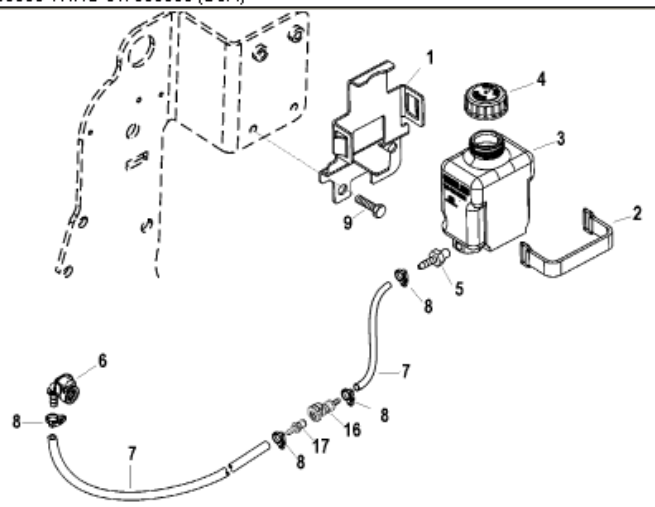

Parts List						
Ref	Class	Part	Description	Qty	Comment	Footnote
1		860065A	BRACKET KIT, Lube Monitor Rese	1	(Closed Cooling)	
2		808023T	STRAP, Reservoir Retainer	1		
3		806193A36	RESERVOIR, Lube Monitor	1	(Closed Cooling)	
4	36	806727	CAP, Lube Reservoir	1		
5	22	808624	CONNECTOR, Lube Reservoir	1		
6	22	861163	QUICK CONNECTOR, (90 Degree)	1		
7	32	19409	HOSE, (54.00 Inches Bulk) (.25 Inc	1		
8	54	41582	CLAMP, Nylon, Hose	5	AR	
9	10	98261	SCREW, (.375-16 x .750)	2		
10		865175T	BRACKET, Lube Monitor Reservoir	1	(Standard Cooling)	
11		806193A37	RESERVOIR, Lube Monitor	1	(Standard Cooling)	
12	36	806727	CAP, Lube Reservoir	1		
13	22	85439001	CONNECTOR, Male, Lube Reservoir	1		
14	10	828552	SCREW, (.375-16 x .500)	1		
15	11	826709	NUT, (.250-20)	1		
16	22	865190	CONNECTOR, Female	1		
17	22	865191	FITTING, Male	1		