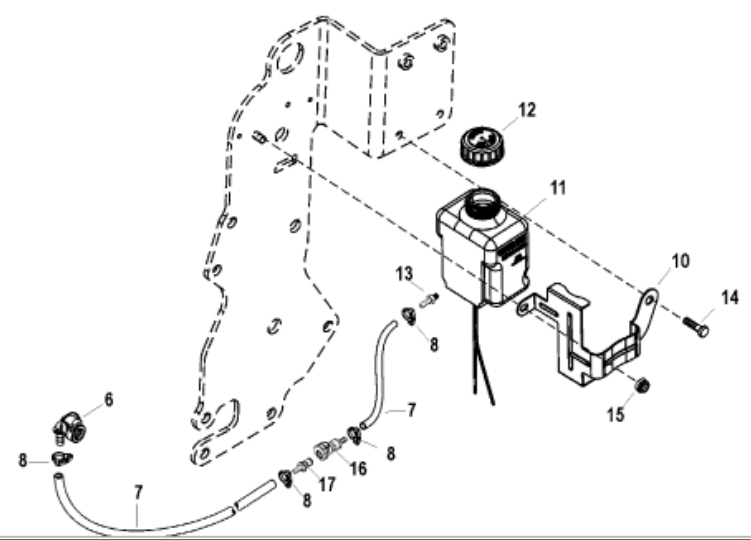

Parts List						
Ref	Class	Part	Description	Qty	Comment	Footnote
1		860065A	BRACKET KIT, Lube Monitor Rese	1	(Closed Cooling)	
2		808023T	STRAP, Reservoir Retainer	1		
3		806193A36	RESERVOIR, Lube Monitor	1	(Closed Cooling)	
4	36	806727	CAP, Lube Reservoir	1		
5	22	808624	CONNECTOR, Lube Reservoir	1		
6	22	861163	QUICK CONNECTOR, (90 Degree)	1		
7	32	19409	HOSE, (54.00 Inches Bulk) (.25 Inc	1		
8	54	41582	CLAMP, Nylon, Hose	5	AR	
9	10	98261	SCREW, (.375-16 x .750)	2		
10		865175T	BRACKET, Lube Monitor Reservoir	1	(Standard Cooling)	
11		806193A37	RESERVOIR, Lube Monitor	1	(Standard Cooling)	
12	36	806727	CAP, Lube Reservoir	1		
13	22	85439001	CONNECTOR, Male, Lube Reservoir	1		
14	10	828552	SCREW, (.375-16 x .500)	1		
15	11	826709	NUT, (.250-20)	1		
16	22	865190	CONNECTOR, Female	1		
17	22	865191	FITTING, Male	1		