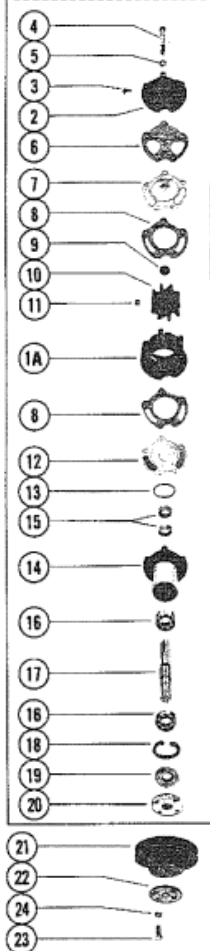

BREAKDOWN OF WATER PUMP

PLASTIC BODY

Parts List

Ref	Class	Part	Description	Qty	Comment	Footnote
1	46	72774A32	WATER PUMP ASSEMBLY	1		
1A	46	72774	BODY, WATER PUMP (PLASTIC)	1		
2		87631	COVER, WATER PUMP	1		
3	10	28642	SCREW, WATER PUMP SLEEVE	4		
4	10	63328	SCREW, COVER TO BODY	5		
5	12	20084	WASHER, COVER TO BODY SC	5		
6	27	94915	GAASKET, COVER TO OUTER V	1		
7		94916	WEAR PLATE	1		
8	27	94914	GASKET, BODY TO WEAR PLA	2		
9	19	59504	PLUG, IMPELLER	1		
10	47	59362A 1	IMPELLER ASSEMBLY	1		
11	26	56662	KEY, IMPELLER DRIVE	1		
12		94576	WEAR PLATE	1		
13	25	37340	"O" RING, PUMP HOUSING	AR		
13	25	94288	QUAD SEAL, PUMP HOUSING	AR		
14	46	94913A 1	PUMP HOUSING	1		
15	26	90562	OIL SEAL, WATER PUMP SH/	2		
16	30	72961	BALL BEARING, WATER PUM	2		
17		59501	SHAFT, WATER PUMP	1		
18	53	23720	RING, SNAP - BALL BEARING	1		
19	26	72785	OIL SEAL, WATER PUMP SH/	1		
20		47530	HUB, WATER PUMP PULLEY	1		
21		73798	PULLEY, WATER PUMP	1		
22		58265	CLAMPING RING, PUMP PULLEY	1		
23	10	47277	SCREW, PULLEY TO WATER PU	4		
24	13	39107	LOCKWASHER, WATER PUMP P	4		
25	32	72837	HOSE, WATER PUMP TO OIL CO	1	- STERN DRIVE (WITH POWER	
26	54	32780	CLAMP, WATER PUMP HOSE	2	- STERN DRIVE (WITH POWER	
27		62711	STA-STRAP, HOSE ATTACHING	1	- STERN DRIVE (WITH POWER	
28		47489A 1	BRACKET, WATER PUMP	1		
29	10	47461	SCREW, WATER PUMP BRACKE	1		
30	13	35048	LOCKWASHER, WATER PUMP B	1		
30A	12	79643	WASHER, WATER PUMP BRACK	1		
30A	23	57369	SPACER, WATER PUMP BRACKE	OPT		
31	10	48948	SCREW, WATER PUMP BRACKE	1		
32	13	32993	LOCKWASHER, WATER PUMP B	1		
33	12	30315	WASHER, WATER PUMP BRACK	1		
34	10	34354	SCREW, WATER PUMP BRACKE	1		
35		77640	BRACE, WATER PUMP ADJUSTI	1	- STERN DRIVE	
35		64177	BRACE, WATER PUMP ADJUSTI	1	- STERN DRIVE	
36	10	26286	SCREW, BRACE TO BRACKET	1	- STERN DRIVE	