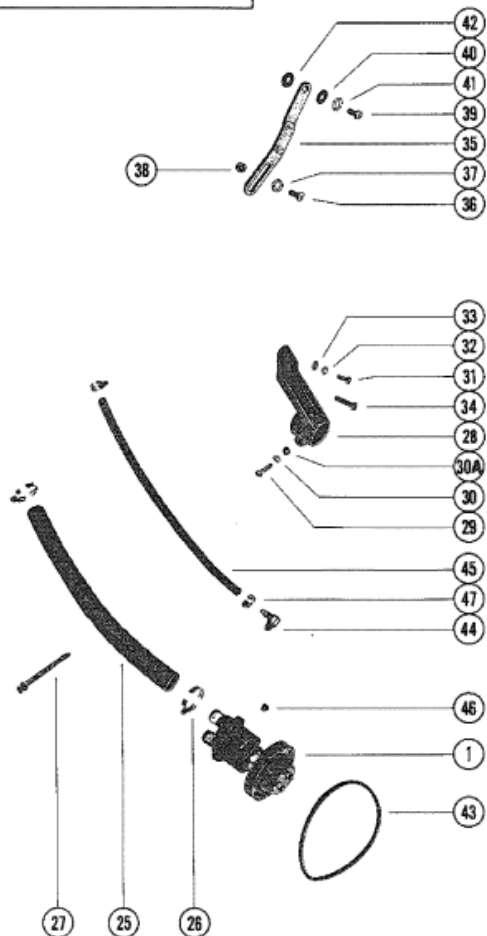

BREAKDOWN OF WATER PUMP

PLASTIC BODY

Parts List

Ref	Class	Part	Description	Qty	Comment	Footnote
1	46	72774A32	WATER PUMP ASSEMBLY	1		
1A	46	72774	BODY, WATER PUMP (PLASTIC)	1		
2		87631	COVER, WATER PUMP	1		
3	10	28642	SCREW, WATER PUMP SLEEVE	4		
4	10	63328	SCREW, COVER TO BODY	5		
5	12	20084	WASHER, COVER TO BODY SC	5		
6	27	94915	GAASKET, COVER TO OUTER V	1		
7		94916	WEAR PLATE	1		
8	27	94914	GASKET, BODY TO WEAR PLA	2		
9	19	59504	PLUG, IMPELLER	1		
10	47	59362A 1	IMPELLER ASSEMBLY	1		
11	26	56662	KEY, IMPELLER DRIVE	1		
12		94576	WEAR PLATE	1		
13	25	37340	"O" RING, PUMP HOUSING	AR		
13	25	94288	QUAD SEAL, PUMP HOUSING	AR		
14	46	94913A 1	PUMP HOUSING	1		
15	26	90562	OIL SEAL, WATER PUMP SH/	2		
16	30	72961	BALL BEARING, WATER PUM	2		
17		59501	SHAFT, WATER PUMP	1		
18	53	23720	RING, SNAP - BALL BEARING	1		
19	26	72785	OIL SEAL, WATER PUMP SH/	1		
20		47530	HUB, WATER PUMP PULLEY	1		
21		73798	PULLEY, WATER PUMP	1		
22		58265	CLAMPING RING, PUMP PULLEY	1		
23	10	47277	SCREW, PULLEY TO WATER PU	4		
24	13	39107	LOCKWASHER, WATER PUMP P	4		
25	32	72837	HOSE, WATER PUMP TO OIL CO	1	- STERN DRIVE (WITH POWER	
26	54	32780	CLAMP, WATER PUMP HOSE	2	- STERN DRIVE (WITH POWER	
27		62711	STA-STRAP, HOSE ATTACHING	1	- STERN DRIVE (WITH POWER	
28		47489A 1	BRACKET, WATER PUMP	1		
29	10	47461	SCREW, WATER PUMP BRACKE	1		
30	13	35048	LOCKWASHER, WATER PUMP B	1		
30A	12	79643	WASHER, WATER PUMP BRACK	1		
30A	23	57369	SPACER, WATER PUMP BRACKE	OPT		
31	10	48948	SCREW, WATER PUMP BRACKE	1		
32	13	32993	LOCKWASHER, WATER PUMP B	1		
33	12	30315	WASHER, WATER PUMP BRACK	1		
34	10	34354	SCREW, WATER PUMP BRACKE	1		
35		77640	BRACE, WATER PUMP ADJUSTI	1	- STERN DRIVE	
35		64177	BRACE, WATER PUMP ADJUSTI	1	- STERN DRIVE	
36	10	26286	SCREW, BRACE TO BRACKET	1	- STERN DRIVE	