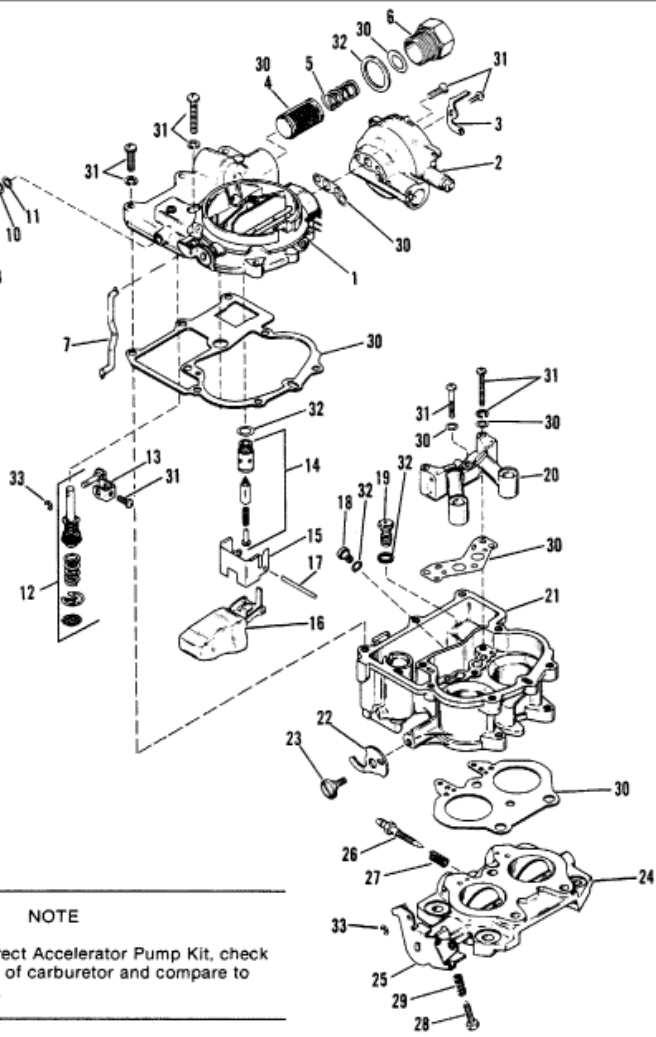

Parts List						
Ref	Class	Part	Description	Qty	Comment	Footnote
-	1389	9564A 1	CARBURETOR ASSEMBLY	1		
1		N.S.S.	AIR HORN ASSEMBLY	1		
2		N.S.S.	CHOKE HOUSING ASSEMBLY	1		
3	3302	9037	CHOKE ARM	1		
4	3302	9033	STRAINER	1		
5	3302	9032	SPRING, FUEL STRAINER	1		
6	3302	9034	CONNECTOR, INLET	1		
7	3302	9042	CHOKE ROD	1		
8	3302	9041	PUMP ROD	1		
9	3302	9035	LEVER, ACCELERATOR PUMP	1		
10	3302	9039	WASHER, PUMP LEVER	1		
11	3302	9040	WASHER, PUMP LEVER	1		
12	3302	9046	ACCELERATOR PUMP KIT - SEI	1		
12	3302	9655	ACCELERATOR PUMP KIT - SEI	1		
13	3302	9036	ARM, ACCELERATOR PUMP	1		
14	3302	9407	FIX KIT	1		
15	3302	9038	FAFFLE PLATE	1		
16	3302	9031	FLOAT	1		
17	3302	9030	PIN, FLOAT	1		
18	3302	9058	MAIN JET	1		
19	3302	9059	POWER JET	1		
20	3302	9057	VENTURI	1		
21		N.S.S.	BODY, CARBURETOR	1		
22	3302	9048	CAM, FAST IDLE	1		
23	3302	9049	SHAFT, FAST IDLE CAM	1		
24	3302	9529	FLANGE ASSEMBLY	1		
25	3302	9528	THROTTLE SHAFT AND LEVER	1		
26	3302	9052	SCREW, IDLE ADJUSTING	1		
27	3302	9053	SPRING, IDLE ADJUSTING SC	1		
28	3302	9060	SCREW, THROTTLE ADJUSTIN	1		
29	3302	9054	SPRING, THROTTLE ADJUSTIN	1		
30	3302	9061	GASKET SET	1		
31	3302	9045	SCREW KIT	1		
32	3302	9044	PACKING SET	1		
33	3302	9658	"E" RING	2		

#  
3302-9046

SEE NOTE

3302-9655

**NOTE**

To insure ordering correct Accelerator Pump Kit, check pump cavity on bottom of carburetor and compare to drawings shown above.