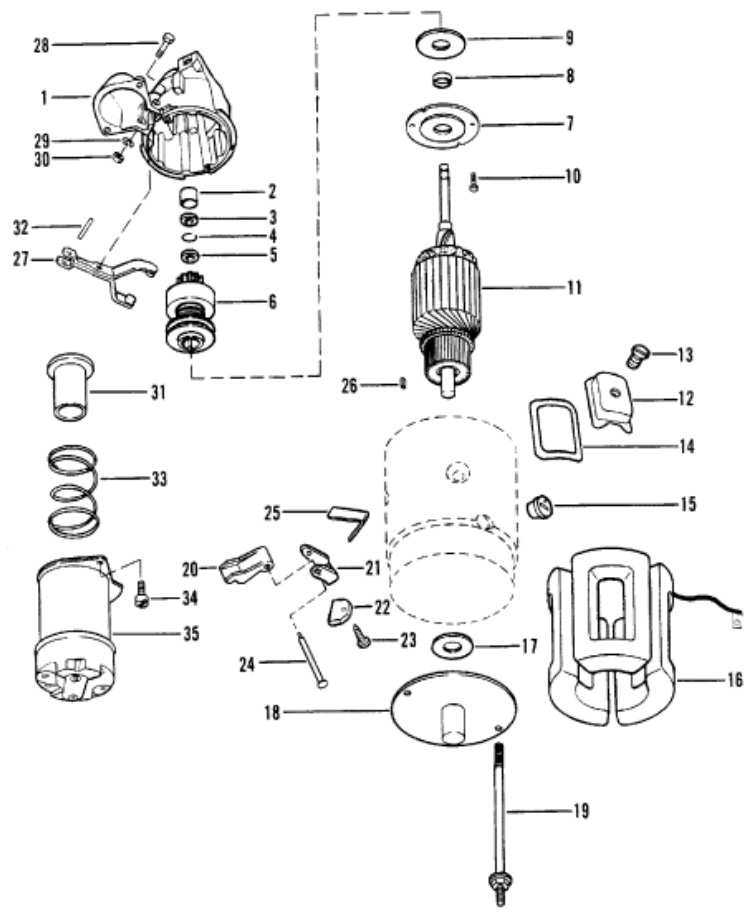

Parts List

Ref	Class	Part	Description	Qty	Comment	Footnote
-	50	97499A 2	STARTER MOTOR ASSEMBLY	1		
1		79206	HOUSING, DRIVE END	1		
2	23	33278	BUSHING, DRIVE END HOUS	1		
3		33292	COLLAR, THRUST	1		
4	53	33290	RING, RETAINING - PINION ST	1		
5		33291	COLLAR, PINION STOP	1		
6		68609	DRIVE ASSEMBLY, CLUTCH	1		
7		79396	PLATE, BEARING	1		
8	23	71694	BUSHING, BEARING PLATE	1		
9	12	68614	WASHER, BEARING PLATE	1		
10	10	79209	SCREW, BEARING PLATE	2		
11		N.S.S.	ARMATURE (DELCO REMY #1E	1		
12		N.S.S.	SHOE, POLE - FIELD COIL (DEL	4		
13		N.S.S.	SCREW, POLE SHOE TO FIELD	4		
14		N.S.S.	INSULATION, FIELD COIL (DEL	1		
15	25	79208	GROMMET, FIELD COIL - FIELD	1		
16		79212	FIELD COIL ASSEMBLY	1		
17	12	68613	WASHER, LEATHER - COMMU	1		
18		79211	FRAME, COMMUTATOR END -I	1		
19		N.S.S.	BOLT, THRU (DELCO REMY #1	2		
20		33284	HOLDER, INSULATED - FIELD F	2		
21		33283	HOLDER, FIELD FRAME BRUSH	2		
22		33270	BRUSH, FIELD FRAME	4		
23		N.S.S.	SCREW, BRUSH LEAD (DELCO	2		
24		N.S.S.	SCREW, BRUSH LEAD (DELCO	2		
25	24	33285	SPRING, FIELD FRAME BRUSH	4		
26		N.S.S.	PIN, DOWEL - FIELD FRAME (D	1		
27		33297	LEVER, SHIFT	1		
28		N.S.S.	STUD, SHIFT LEVER (DELCO R	1		
29	12	68615	WASHER, SHIFT LEVER STUD	1		
30	11	26484	NUT, SHIFT LEVER STUD	1		
31		N.S.S.	PLUNGER, SHIFT LEVER (DEL	1		
32	17	79207	PIN, PLUNGER TO SHIFT LEVE	1		
33		N.S.S.	SPRING, PLUNGER RETURN (E	1		
34		N.S.S.	SCREW, SOLENOID SWITCH (E	2		
35		13037	SOLENOID SWITCH (4-1/4" LO	1		
35	89	18080	SOLENOID SWITCH (3-5/8" LO	1		