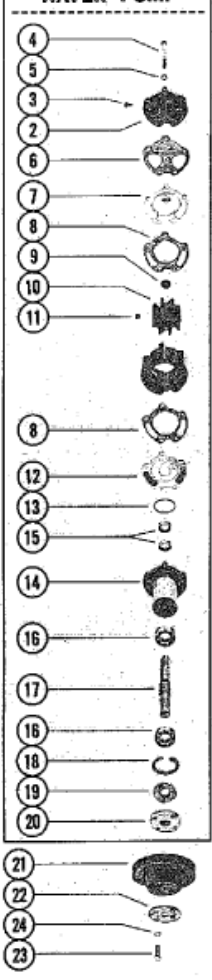

BREAKDOWN OF WATER PUMP

PLASTIC BODY

Parts List

Ref	Class	Part	Description	Qty	Comment	Footnote
1	46	72774A1	WATER PUMP ASSEMBLY - PLAS	1		
2		72776	COVER, WATER PUMP	1		
3	10	28642	SCREW, WATER PUMP SLEEVE	4		
4	10	63328	SCREW, COVER TO BODY (3")	5		
5	12	20084	WASHER, COVER TO BODY SC	5		
6	27	72779	GASKET, COVER TO OUTER W	1		
7		72777	WEAR PLATE	1		
8	27	72780	GASKET, BODY TO WEAR PLA	2		
9	19	59504	PLUG, IMPELLER	1		
10	47	59362A 1	IMPELLER ASSEMBLY	1		
11	28	56662	KEY, IMPELLER DRIVE	2		
12		72778	WEAR PLATE	1		
13	25	37340	"O" RING, PUMP HOUSING TO	1		
14	46	71497A 2	PUMP HOUSING	2		
15	26	23300	OIL SEAL, WATER PUMP SHA	2		
16	30	72961	BALL BEARING, WATER PUM	2		
17		59501	SHAFT, WATER PUMP	1		
18	53	23720	RING, SNAP - BALL BEARING	1		
19	26	72785	OIL SEAL, WATER PUMP SHA	1		
20		47530	HUB, WATER PUMP PULLEY	1		
21		73798	PULLEY, WATER PUMP	1		
22		52865	CLAMPING RING, PUMP PULLEY	1		
23	10	47277	SCREW, PULLEY TO WATER PU	4		
24	13	39107	LOCKWASHER, WATER PUMP P	4		
25	32	72837	HOSE, WATER PUMP TO OIL CO	1	WITH POWER STEERING	
25	32	49044	HOSE, PUMP TO THERMOSTAT	1	WITHOUT POWER STEERING	
26	54	32780	CLAMP, WATER PUMP HOSE	2		
27		62711	STA-STRAP, HOSE ATTACHING	1		
28		47488	BRACKET, WATER PUMP	1		
29	10	34354	SCREW, WATER PUMP BRACKE	1		
30	13	35048	LOCKWASHER, WATER PUMP B	1		
31	10	34353	SCREW, WATER PUMP BRACKE	2		
32	13	35048	LOCKWASHER, WATER PUMP B	2		
33	12	20553	WASHER, WATER PUMP BRACK	1		
34		76739	BRACE, WATER PUMP ADJUSTI	1	WITH POWER STEERING	
34		71648	BRACE, WATER PUMP ADJUSTI	1	WITHOUT POWER STEERING	
35	10	34353	SCREW, BRACE TO STEERING F	1	WITH POWER STEERING	
35	10	76926	SCREW, BRACE TO STEERING F	1	WITHOUT POWER STEERING	
36	13	35048	LOCKWASHER, ADJUSTING BRA	1		
37	12	34714	WASHER, ADJUSTING BRACE SC	1		
38	22	72057	SPACER, ADJUSTING BRACE SC	1	WITH POWER STEERING	