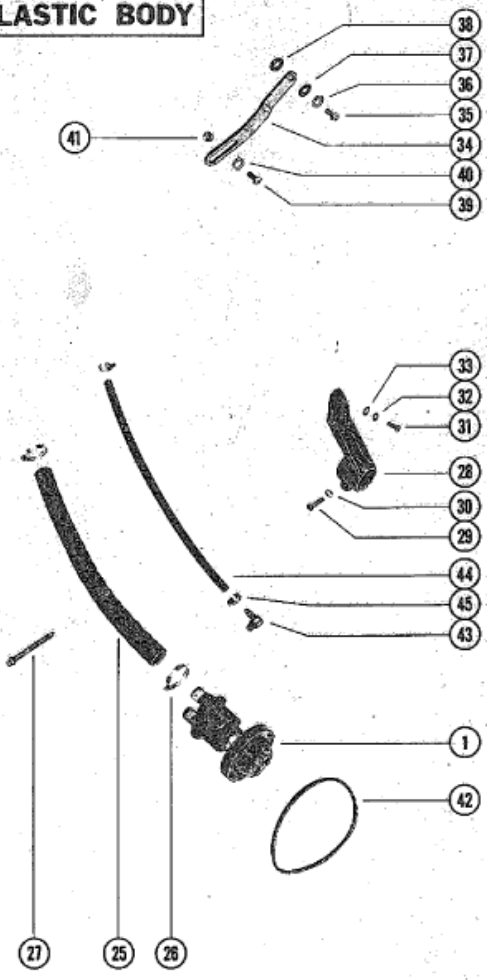

BREAKDOWN OF WATER PUMP

PLASTIC BODY

Parts List

Ref	Class	Part	Description	Qty	Comment	Footnote
1	46	72774A1	WATER PUMP ASSEMBLY - PLAS	1		
2		72776	COVER, WATER PUMP	1		
3	10	28642	SCREW, WATER PUMP SLEEVE	4		
4	10	63328	SCREW, COVER TO BODY (3")	5		
5	12	20084	WASHER, COVER TO BODY SC	5		
6	27	72779	GASKET, COVER TO OUTER W	1		
7		72777	WEAR PLATE	1		
8	27	72780	GASKET, BODY TO WEAR PLA	2		
9	19	59504	PLUG, IMPELLER	1		
10	47	59362A 1	IMPELLER ASSEMBLY	1		
11	28	56662	KEY, IMPELLER DRIVE	2		
12		72778	WEAR PLATE	1		
13	25	37340	"O" RING, PUMP HOUSING TO	1		
14	46	71497A 2	PUMP HOUSING	2		
15	26	23300	OIL SEAL, WATER PUMP SHA	2		
16	30	72961	BALL BEARING, WATER PUM	2		
17		59501	SHAFT, WATER PUMP	1		
18	53	23720	RING, SNAP - BALL BEARING	1		
19	26	72785	OIL SEAL, WATER PUMP SHA	1		
20		47530	HUB, WATER PUMP PULLEY	1		
21		73798	PULLEY, WATER PUMP	1		
22		52865	CLAMPING RING, PUMP PULLEY	1		
23	10	47277	SCREW, PULLEY TO WATER PU	4		
24	13	39107	LOCKWASHER, WATER PUMP P	4		
25	32	72837	HOSE, WATER PUMP TO OIL CO	1	WITH POWER STEERING	
25	32	49044	HOSE, PUMP TO THERMOSTAT	1	WITHOUT POWER STEERING	
26	54	32780	CLAMP, WATER PUMP HOSE	2		
27		62711	STA-STRAP, HOSE ATTACHING	1		
28		47488	BRACKET, WATER PUMP	1		
29	10	34354	SCREW, WATER PUMP BRACKE	1		
30	13	35048	LOCKWASHER, WATER PUMP B	1		
31	10	34353	SCREW, WATER PUMP BRACKE	2		
32	13	35048	LOCKWASHER, WATER PUMP B	2		
33	12	20553	WASHER, WATER PUMP BRACK	1		
34		76739	BRACE, WATER PUMP ADJUSTI	1	WITH POWER STEERING	
34		71648	BRACE, WATER PUMP ADJUSTI	1	WITHOUT POWER STEERING	
35	10	34353	SCREW, BRACE TO STEERING F	1	WITH POWER STEERING	
35	10	76926	SCREW, BRACE TO STEERING F	1	WITHOUT POWER STEERING	
36	13	35048	LOCKWASHER, ADJUSTING BRA	1		
37	12	34714	WASHER, ADJUSTING BRACE SC	1		
38	22	72057	SPACER, ADJUSTING BRACE SC	1	WITH POWER STEERING	