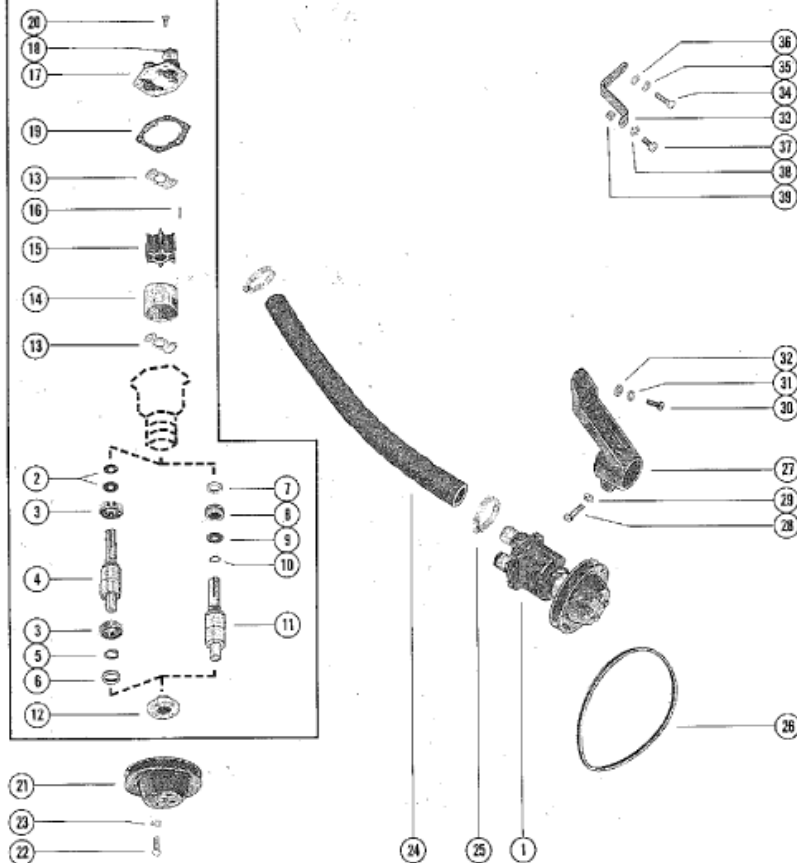

**BREAKDOWN
 OF WATER
 PUMP**

Parts List						
Ref	Class	Part	Description	Qty	Comment	Footnote
1	46	58001A 4	WATER PUMP ASSEMBLY, COM	1		
2	26	23300	OIL SEAL, WATER PUMP SHAF	2	INBOARD	
3	30	20861	BALL BEARING, WATER PUMP	2	INBOARD	
4		57967	SHAFT, WATER PUMP	1	INBOARD	
5	53	23720	RING, SNAP - BALL BEARING R	1	INBOARD	
6	26	58111	OIL SEAL, WATER PUMP SHAF	1	INBOARD	
7	26	47531	SEAL, FLOATING - WATER PUK	1	STERN DRIVE	
8	26	47401	SEAL, MECHANICAL - WATER F	1	STERN DRIVE	
9	12	47683	WASHER, WATER PUMPM SH/	1	STERN DRIVE	
10	53	47657	RING, RETAINING - WATER PU	1	STERN DRIVE	
11		47403	SHAFT, WATER PUMP	1	STERN DRIVE	
12		47530	HUB, WATER PUMP PULLEY	1		
13		47405	WEAR PLATE	2		
14		47529	INSERT, WATER PUMP	1		
15	47	47519	IMPELLER	1		
16	17	47526	PIN, IMPELLER DRIVE	1		
17		47497A 1	COVER ASSEMBLY, WATER PL	1		
18	23	47511	SLEEVE, WATER PUMP COVE	2		
19	27	47410	GASKET, WATER PUMP COVE	1		
20	10	28635	SCREW, WATER PUMP COVE	6		
21		52822	PULLEY, WATER PUMP	1		
22	10	20705	SCREW, WATER PUMP PULLEY	4		
23	13	39107	LOCKWASHER, WATER PUMP P	4		
24	32	47722A 1	HOSE, WATER PUMP TO OIL CO	1		
25	54	32780	CLAMP, HOSE TO WATER PUMP	2		
26	57	48119	BELT, WATER PUMP	1		
27		47488	BRACKET, WATER PUMP	1		
28	10	34354	SCREW, WATER PUMP BRACKE	1		
29	13	35048	LOCKWASHER, WATER PUMP B	1		
30	10	34353	SCREW, WATER PUMP BRACKE	2		
31	13	35048	LOCKWASHER, WATER PUMP B	2		
32	12	20553	WASHER, WATER PUMP BRACK	1		
33		47544	BRACE, WATER PUMP ADJUSTI	1		
34	10	34353	SCREW, ADJUSTING BRACE TO	1		
35	13	35048	LOCKWASHER, ADJUSTING BRA	1		
36	12	20553	WASHER, ADJUSTING BRACE SI	1		
37	10	35786	SCREW, ADJUSTING BRACE TO	1		
38	13	37459	LOCKWASHER, ADJUSTING BRA	1		
39	11	24883	NUT, ADJUSTING BRACE SCREW	1		