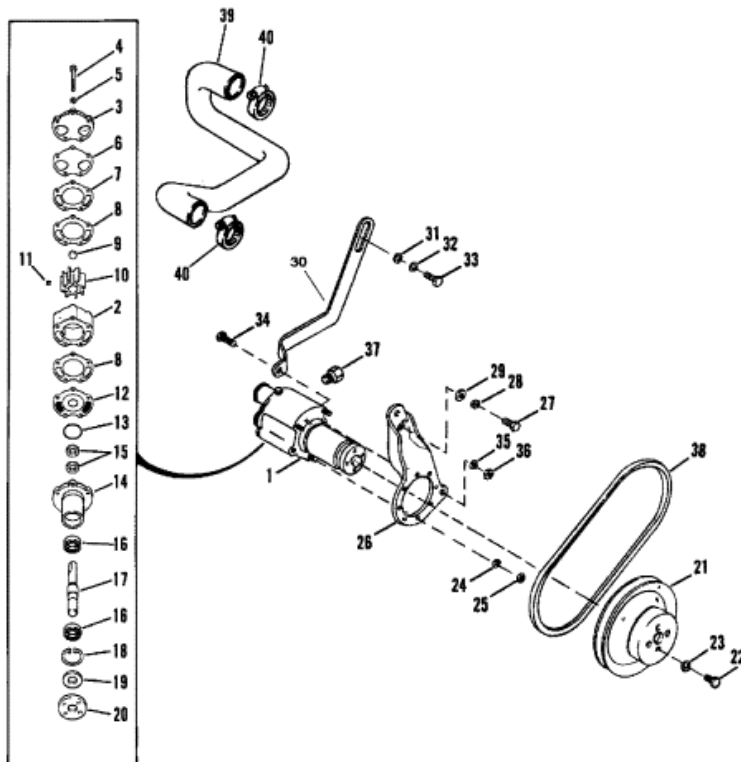

CLOSED COOLING SYSTEMS/JACKSHAFT MODELS

Parts List						
Ref	Class	Part	Description	Qty	Comment	Footnote
1	46	72774A32	WATER PUMP ASSEMBLY	1		
2	46	807151A14	BODY/IMPELLER KIT	1		
3		87631A 4	COVER	1		
4	10	73275	SCREW	2	(2-7/8 IN.)	
4	10	52743	SCREW	3	(3-3/4 IN.)	
5	12	20084	WASHER	5		
6	27	805215 1	GASKET	1		
7		94916	OUTER WEAR PLATE	1		
8	27	94914	GASKET	2		
9	19	59504	PLUG	1		
10	47	59362 1	IMPELLER	1		
11	28	56662	KEY	1		
12		94576	INNER WEAR PLATE	1		
13	25	94288	QUAD RING	1		
14	46	94913A 1	PUMP HOUSING ASSEMBLY	1		
15	26	90562	OIL SEAL	2		
16	30	72961	BALL BEARING	2		
17		59501A 1	SHAFT	1		
18	53	23720	SNAP RING	1		
19	26	72785	OIL SEAL	1		
20		47530	HUB	1		
21		73798A 1	PULLEY	1		
22	10	47277	SCREW (3/4 IN.)	4		
23	13	39107	LOCKWASHER	4		
24	13	39107	LOCKWASHER	3		
25	11	21908	NUT	3		
26		89535T	BRACKET	1		
27	10	34353	SCREW (1 IN.)	2		
28	13	35048	LOCKWASHER	2		
29	12	34714	WASHER	1		
30		89609	BRACE	1		
31	10	26487	SCREW (1-1/8 IN.)	1		
32	13	35048	LOCKWASHER	1		
33	12	34714	WASHER	1		
34	10	35786	SCREW (1 IN.)	1		
35	13	35048	LOCKWASHER	1		
36	11	46335	NUT	1		
37	22	32802	PLUG (FOR WATER PUMP BODY)	1		
38	57	74271T	BELT (35 IN.)	1		
39	32	88795	HOSE	1		
40	54	91550A320	CLAMP	2		