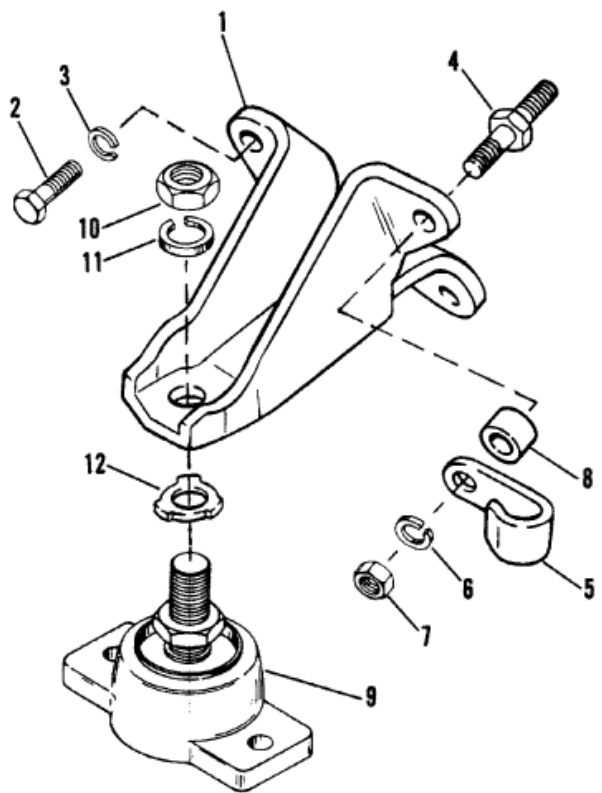

**STAMPED
 BRACKET**

Parts List						
Ref	Class	Part	Description	Qty	Comment	Footnote
1		44364A	1 BRACKET, MOUNTING - ENGINE	2		
2	10	34353	SCREW, MOUNTING BRACKET T	4		
3	13	35048	LOCKWASHER, MOUNTING BRA	5		
2	10	34353	SCREW, MOUNTING BRACKET T	1		
3	12	46132	WASHER, MOUNTING BRACKET	1		
4	16	64066	STUD, MOUNTING BRACKET TO	1	STARBOARD	
5	54	92850	CLIP, WIRING HARNESS	1	STARBOARD	
6	13	35048	LOCKWASHER, MOUNTING BRA	2	STARBOARD	
7	11	32219	NUT, MOUNTING BRACKET STU	1	STARBOARD	
8	23	57369	SPACER, MOUNTING STUD	1		
9		66284A	2 BASE, ENGINE MOUNTING	2		
10	11	20739	NUT, JAM - ENGINE MOUNT BA	6		
11	13	68102	LOCKWASHER, MOUNTING BRA	2		
12	14	12657	TAB WASHER	2		