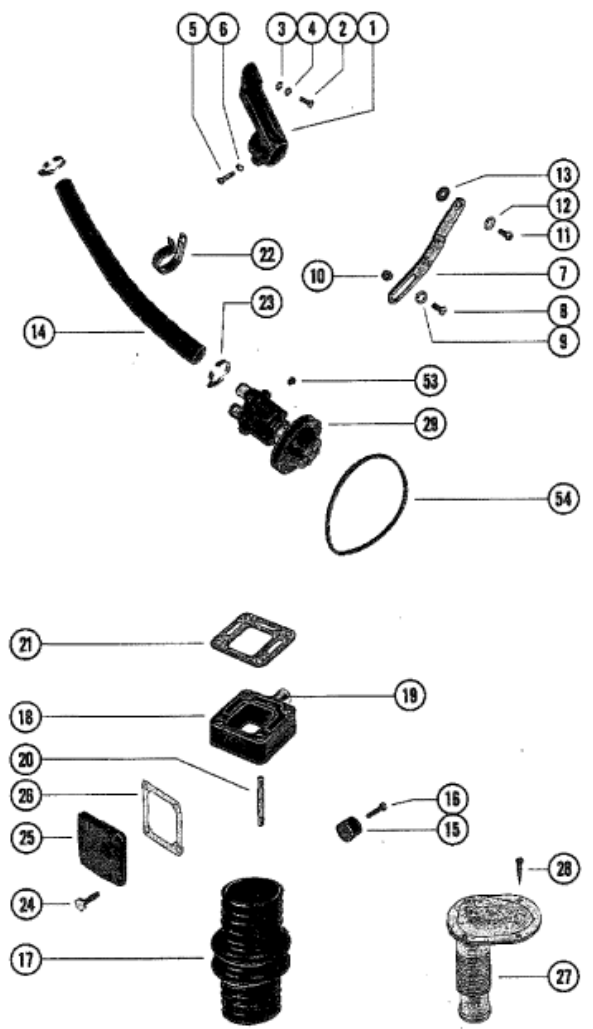

BREAKDOWN OF WATER PUMP

Parts List						
Ref	Class	Part	Description	Qty	Comment	Footnote
-	-	77518A	1 INSTALLATION KIT, FRESH WAT	1		
1		47488	BRACKET, WATER PUMP	1		
2	10	34353	SCREW, WATER PUMP BRACK	2		
3	12	20553	WASHER, WATER PUMP BRAC	1		
4	13	35048	LOCKWASHER, WATER PUMP	2		
5	10	34354	SCREW, CLAMPING - WATER F	1		
6	13	35048	LOCKWASHER, WATER PUMP	1		
7		71648	BRACE, WATER PUMP	1		
8	10	35786	SCREW, WATER PUMP BRACE	1		
9	13	37459	LOCKWASHER, WATER PUMP	1		
10	11	24883	NUT, WATER PUMP BRACE TC	1		
11	10	37612	SCREW, BRACE TO ENGINE (1	1		
12	13	35048	LOCKWASHER	1		
13	23	72057	SPACER	1		
14	32	49044	HOSE, WATER PUMP TO THEF	1		
15		32877	COVER, WATER STOP - GIMBA	1		
16	10	53556	SCREW, WATER STOP COVER	2		
17		72408	BELLOWS, EXHAUST ELBOW	2		
18		61937A	1 WATER DISTRIBUTION HOUSI	2		
19	23	52020	SLEEVE, WATER DISTRIBU	2		
20	16	52988	STUD, EXHAUST MANIFOLD TI	8		
21	27	52076	GASKET, EXHAUST MANIFOLD	4		
22	54	47715	CLIP, HOSE ATTACHING	1		
23	54	32780	CLAMP, HOSE TO WATER PUM	2		
24	10	25299	SCREW, END CAP ATTACHING	8		
25		73813A	1 END CAP, EXHAUST MANIFOL	2		
26	27	73814	GASKET, END CAP TO EXHAU	2		
27		68670A	2 THRU HULL WATER INTAKE A	1		
28	10	68864	SCREW, WATER INTAKE AT	4		
-	92	38927	1 LOCTITE, CAPSULE - WATER	1		
29	46	72774A11	WATER PUMP ASSEMBLY	1		
30	27	72780	GASKET, WATER PUMP BOD	2		
31		72777	WEAR PLATE	1		
32	27	72779	GASKET, COVER TO OUTER	1		
33		72776	COVER, WATER PUMP	1		
34	10	28642	SCREW, WATER PUMP DRIV	4		
35	25	37340	"O" RING, PUMP HOUSING T	1		
36		72778	WEAR PLATE	1		
37	46	71497A	2 PUMP HOUSING	1		
38	26	23300	OIL SEAL, WATER PUMP SH	2		
39		68601	SHAFT, WATER PUMP	1		