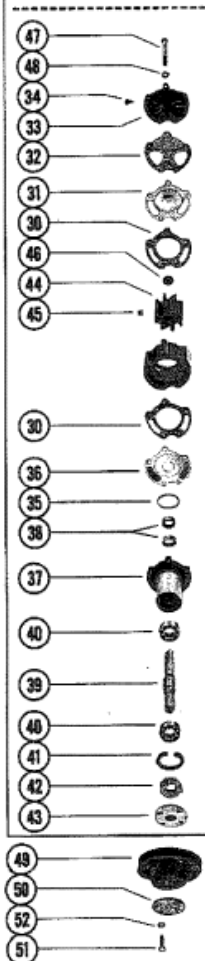

BREAKDOWN OF WATER PUMP

Parts List						
Ref	Class	Part	Description	Qty	Comment	Footnote
-	-	77518A	1 INSTALLATION KIT, FRESH WAT	1		
1		47488	BRACKET, WATER PUMP	1		
2	10	34353	SCREW, WATER PUMP BRACK	2		
3	12	20553	WASHER, WATER PUMP BRAC	1		
4	13	35048	LOCKWASHER, WATER PUMP	2		
5	10	34354	SCREW, CLAMPING - WATER F	1		
6	13	35048	LOCKWASHER, WATER PUMP	1		
7		71648	BRACE, WATER PUMP	1		
8	10	35786	SCREW, WATER PUMP BRACE	1		
9	13	37459	LOCKWASHER, WATER PUMP	1		
10	11	24883	NUT, WATER PUMP BRACE TC	1		
11	10	37612	SCREW, BRACE TO ENGINE (1	1		
12	13	35048	LOCKWASHER	1		
13	23	72057	SPACER	1		
14	32	49044	HOSE, WATER PUMP TO THEF	1		
15		32877	COVER, WATER STOP - GIMBA	1		
16	10	53556	SCREW, WATER STOP COVER	2		
17		72408	BELLOWS, EXHAUST ELBOW	2		
18		61937A	1 WATER DISTRIBUTION HOUSI	2		
19	23	52020	SLEEVE, WATER DISTRIBU	2		
20	16	52988	STUD, EXHAUST MANIFOLD TI	8		
21	27	52076	GASKET, EXHAUST MANIFOLD	4		
22	54	47715	CLIP, HOSE ATTACHING	1		
23	54	32780	CLAMP, HOSE TO WATER PUM	2		
24	10	25299	SCREW, END CAP ATTACHING	8		
25		73813A	1 END CAP, EXHAUST MANIFOL	2		
26	27	73814	GASKET, END CAP TO EXHAU	2		
27		68670A	2 THRU HULL WATER INTAKE A	1		
28	10	68864	SCREW, WATER INTAKE AT	4		
-	92	38927	1 LOCTITE, CAPSULE - WATER	1		
29	46	72774A11	WATER PUMP ASSEMBLY	1		
30	27	72780	GASKET, WATER PUMP BOD	2		
31		72777	WEAR PLATE	1		
32	27	72779	GASKET, COVER TO OUTER	1		
33		72776	COVER, WATER PUMP	1		
34	10	28642	SCREW, WATER PUMP DRIV	4		
35	25	37340	"O" RING, PUMP HOUSING T	1		
36		72778	WEAR PLATE	1		
37	46	71497A	2 PUMP HOUSING	1		
38	26	23300	OIL SEAL, WATER PUMP SH	2		
39		68601	SHAFT, WATER PUMP	1		