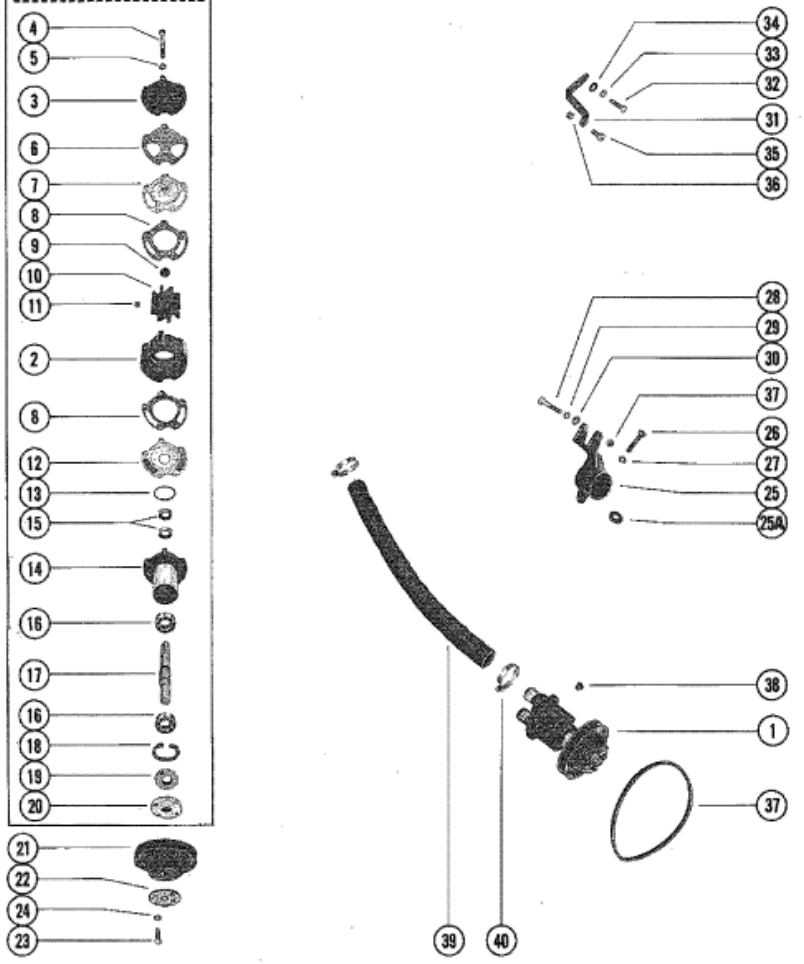

BREAKDOWN OF WATER PUMP

Parts List					
Ref	Class	Part	Description	Qty	Footnote
1	46	72774A11	WATER PUMP ASSEMBLY	1	
2	46	72774	WATER PUMP BODY	1	
3		87631	COVER, WATER PUMP	1	
4	10	63328	SCREW, COVER TO BODY (3")	5	
5	12	20084	WASHER, COVER TO BODY SC	5	
6	27	72779	GASKET, COVER TO OUTER W	1	
7		72777	WEAR PLATE	1	
8	27	72780	GASKET, BODY TO WEAR PLA	2	
9	19	59504	PLUG, IMPELLER	1	
10	47	59362A 1	IMPELLER ASSEMBLY	1	
11	28	56662	KEY, IMPELLER DRIVE	1	
12		72778	WEAR PLATE	1	
13	25	37340	"O" RING, PUMP HOUSING TO	1	
14	46	71497A 2	PUMP HOUSING	1	
15	26	23300	OIL SEAL, WATER PUMP SH	2	
16	30	72961	BALL BEARING, WATER PUM	2	
17		59501	SHAFT, WATER PUMP	1	
18	53	23720	RING, SNAP - BALL BEARING	1	
19	26	72785	OIL SEAL, WATER PUMP SH	1	
20		47530	HUB, WATER PUMP PULLEY	1	
21		73798	PULLEY, WATER PUMP	1	
22		58265	CLAMPING RING, PUMP PULLEY	1	
23	10	47277	SCREW, PULLEY TO WATER PU	4	
24	13	39107	LOCKWASHER, WATER PUMP P	4	
25		47488A 1	BRACKET, WATER PUMP	1	
25A	12	79643	WASHER, BRACE SCREW (FOR	1	
26	10	34354	SCREW, WATER PUMP BRACK	1	
27	13	35048	LOCKWASHER, WATER PUMP B	1	
28	10	34353	SCREW, WATER PUMP BRACK	1	
29	13	35048	LOCKWASHER, WATER PUMP B	1	
30	12	34714	WASHER, WATER PUMP BRACK	1	
31		47544	BRACE, WATER PUMP ADJUSTI	1	
32	10	34353	SCREW, BRACE TO STEERING F	1	
33	13	35048	LOCKWASHER, ADJUSTING BRA	1	
34	12	34714	WASHER, ADJUSTING BRACE S	1	
35	10	35786	SCREW, ADJUSTING BRACE TO	1	
36	11	24883	NUT, ADJUSTING BRACE SCRE	1	
37	57	74271	BELT, WATER PUMP	1	
38	22	32802	PLUG, PIPE (FOR WATER PUM	1	
39	32	86216	HOSE, MOLDED - WATER PUM	1	
40	54	22780	CLAMP, HOSE ATTACHING	2	