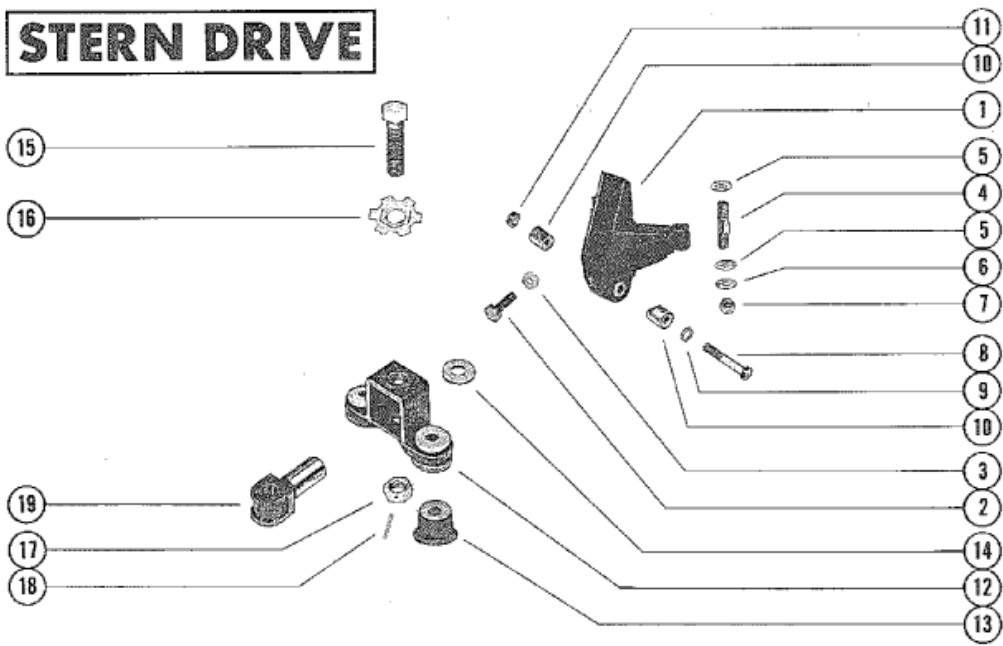

**STERN DRIVE**

Parts List						
Ref	Class	Part	Description	Qty	Comment	Footnote
1		61815	BRACKET, MOUNTING (FRONT)	2		
2	10	30155	SCREW, ENGINE LOCATING (1 1/2")	2		
3	11	22024	NUT, ENGINE LOCATING SCREW	2		
4	16	65737	STUD, MTG. BRKT. TO CYL. BLO	3	SEE NOTE	
4	16	65743	STUD, MTG. BRKT. TO CYL. BLO	1	SEE NOTE	
5	12	34567	WASHER, MOUNTING TO BRACK	2		
6	12	54426	WASHER, MOUNTING BRACKET	4		
7	11	34933	NUT, MOUNTING BRACKET TO C	4		
8	10	47654	SCREW, CLAMP - ADJUSTING TF	2		
9	13	32993	LOCKWASHER, CLAMP ADJUSTI	2		
10	54	47528	CLAMP, ADJUSTING TRUNNION	4		
11	11	29553	NUT, CLAMP ADJUSTING TRUNN	2		
12		60421A 5	BRACKET ASSEMBLY, MOUNTIN	2		
13		52753	MOUNT, MOUNTING BRACKET	4		
14	12	48611	WASHER, MOUNTING BRACKET	4		
15	10	52156	SCREW, ADJUSTING TRUNNION	2		
16	14	48467	TAB WASHER, ADJUSTING TRUI	2		
17	11	47525	NUT, JAM - ADJUSTING TRUNNII	2		
18	17	22116	PIN, ROLL - JAM NUT	2		
19		47518	TRUNNION, ADJUSTING - MOUN	2		