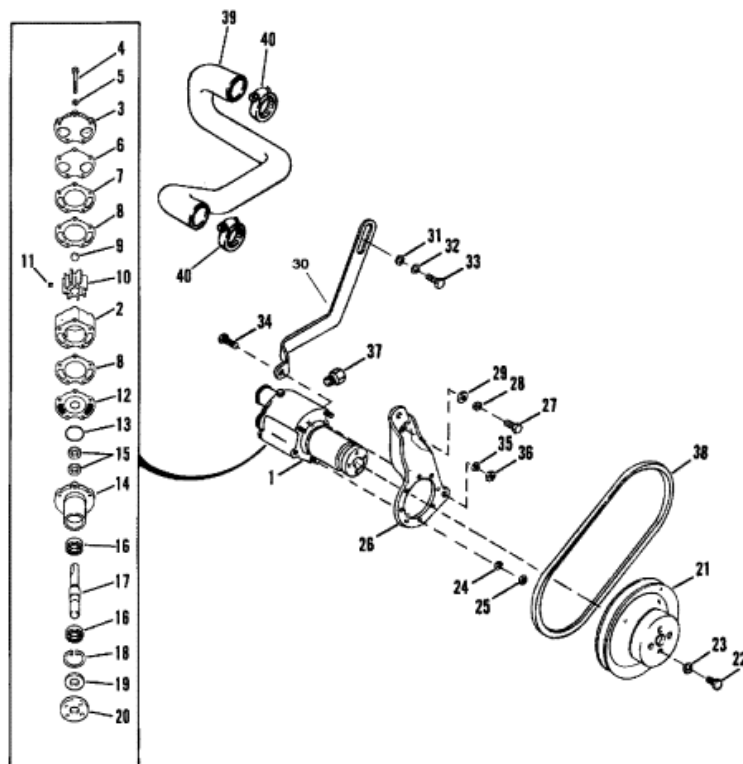

**CLOSED COOLING SYSTEMS/JACKSHAFT MODELS**

Parts List						
Ref	Class	Part	Description	Qty	Comment	Footnote
1	46	72774A32	WATER PUMP ASSEMBLY	1		
2	46	807151A14	BODY/IMPELLER KIT	1		
3		87631A 4	COVER	1		
4	10	73275	SCREW	2	(2-7/8 IN.)	
4	10	52743	SCREW	3	(3-3/4 IN.)	
5	12	20084	WASHER	5		
6	27	805215 1	GASKET	1		
7		94916	OUTER WEAR PLATE	1		
8	27	94914	GASKET	2		
9	19	59504	PLUG	1		
10	47	59362 1	IMPELLER	1		
11	28	56662	KEY	1		
12		94576	INNER WEAR PLATE	1		
13	25	94288	QUAD RING	1		
14	46	94913A 1	PUMP HOUSING ASSEMBLY	1		
15	26	90562	OIL SEAL	2		
16	30	72961	BALL BEARING	2		
17		59501A 1	SHAFT	1		
18	53	23720	SNAP RING	1		
19	26	72785	OIL SEAL	1		
20		47530	HUB	1		
21		73798A 1	PULLEY	1		
22	10	47277	SCREW (3/4 IN.)	4		
23	13	39107	LOCKWASHER	4		
24	13	39107	LOCKWASHER	3		
25	11	21908	NUT	3		
26		89535T	BRACKET	1		
27	10	34353	SCREW (1 IN.)	2		
28	13	35048	LOCKWASHER	2		
29	12	34714	WASHER	1		
30		89609	BRACE	1		
31	10	26487	SCREW (1-1/8 IN.)	1		
32	13	35048	LOCKWASHER	1		
33	12	34714	WASHER	1		
34	10	35786	SCREW (1 IN.)	1		
35	13	35048	LOCKWASHER	1		
36	11	46335	NUT	1		
37	22	32802	PLUG (FOR WATER PUMP BODY)	1		
38	57	74271T	BELT (35 IN.)	1		
39	32	88795	HOSE	1		
40	54	91550A320	CLAMP	2		