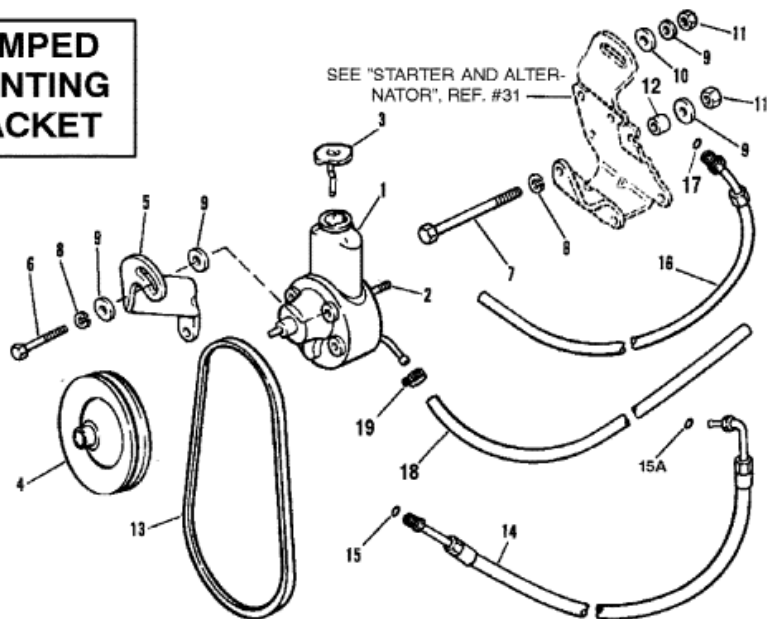

**STAMPED
 MOUNTING
 BRACKET**

Parts List						
Ref	Class	Part	Description	Qty	Comment	Footnote
1		16792A 1	POWER STEERING PUMP ASSE	1		
2	16	41877	STUD	2		
3	36	95805	CAP	1		
4		73873A 1	PULLEY	1		
5		15082T	BRACE	1		
6	10	40001192	SCREW	1		
7	10	40001188	SCREW	1		
8	13	40024 8	LOCKWASHER	2		
9	23	72057	SPACER	4		
10	12	28105	WASHER	1		
11	11	90517	NUT	2		
12	23	45353	SPACER	1		
13	57	37619T	V-BELT	1	(52 IN. USE WITH 5-1/2 IN. DIA.	
13	57	816295T	V-BELT	1	(52-1/2 IN. USE WITH 7 IN. DIA.	
14	32	90494	HOSE	1	(FITTINGS ON BOTH ENDS) S/N	
14	32	98629 1	HOSE	1	(JACKSHAFT MODELS) S/N OF1	
15	25	89879	O-RING	1	S/N OF114689 & BELOW	
16	32	98843 39	HOSE	1	(FITTING ON ONE END) S/N OF1	
16	32	98624 1	HOSE	1	(JACKSHAFT MODELS) S/N OF1	
14	32	806222 16	HOSE	1	(FITTINGS ON BOTH ENDS) S/N	
14	32	806222 36	HOSE	1	(JACKSHAFT MODELS) S/N OF1	
15	25	89879	O-RING	1	S/N OF114690 & ABOVE	
15A	25	806232	O-RING	1	S/N OF114690 & ABOVE	
16	32	806221 42	HOSE	1	(FITTING ON ONE END) S/N OF1	
16	32	806221 45	HOSE	1	(JACKSHAFT MODELS) S/N OF1	
17	25	89879	O-RING	1	S/N OF114690 & ABOVE	
18	32	52519 14	HOSE	1		
19	54	815504206	CLAMP	3		