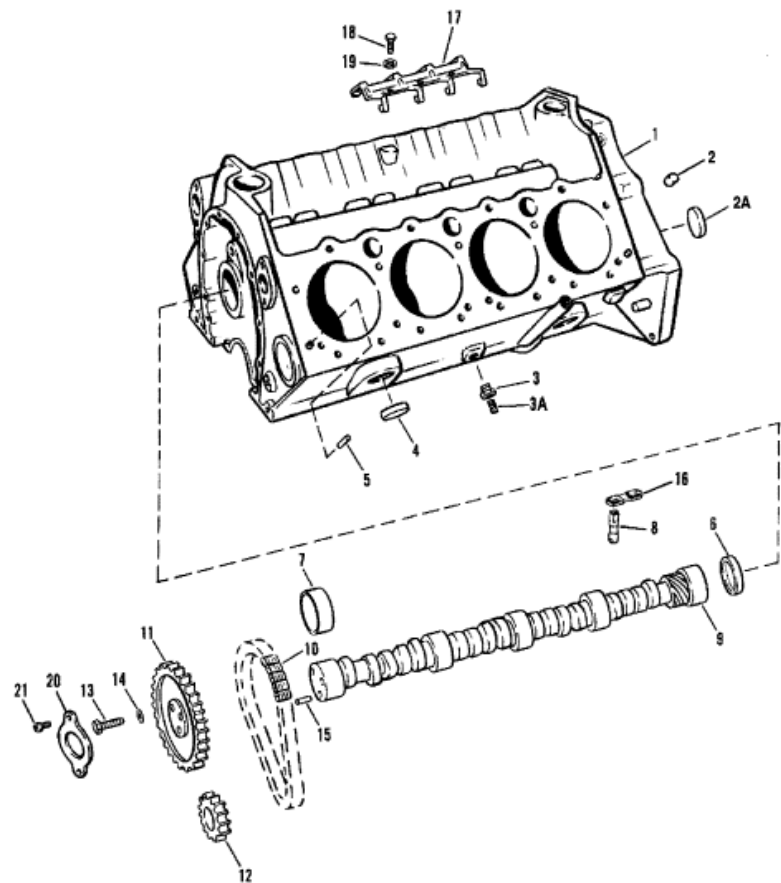

(350MAG/5.7L BRAVO - S/N-0D617328 & UP)

Parts List						
Ref	Class	Part	Description	Qty	Comment	Footnote
1		N.S.S.	CYLINDER BLOCK ASSEMBLY	1	(ORDER REMANUFACTURED L)	2
2	22	48340	PIPE PLUG (1/4 IN.)	3		
2A	19	816565	EXPANSION PLUG (15/32 IN.)	5		
3	22	48556	BUSHING	2		
3A	22	32802	PIPE PLUG	2		
4	19	34270	EXPANSION PLUG (1-5/8 IN. DI.	8		
5	17	35465	DOWEL PIN (5/16 IN. DIA.)	4		
6	22	72640	PLUG	1		
7	23	85674	BEARING UNIT (SET)	1		
8		17340	LIFTER	16		
9	431	811658	CAMSHAFT	1		
10		11985	TIMING CHAIN	1		
11	43	811659	SPROCKET	1		
12	43	42755	SPROCKET	1		
13	10	34505	BOLT (3/4 IN.)	3		
14	12	848136	WASHER	3		
15	17	35312	PIN	1		
16		17341	RESTRICTOR	8		
17		811662	RETAINER	1		
18	10	34500	SCREW	3		
19	12	811664	LOCKWASHER	3		
20		811663	RETAINER	1		
21	10	17343	SCREW	2		
-		807447R	2 REMANUFACTURED MARINE LO	1		
-	27	75611A88	ENGINE OVERHAUL GASKET SE	1		
-	92	91601	1 SEALER-RED RTV (WHERE APPL	1		
-	92	34227	1 PERFECT SEAL (WHERE APPLIC	1		