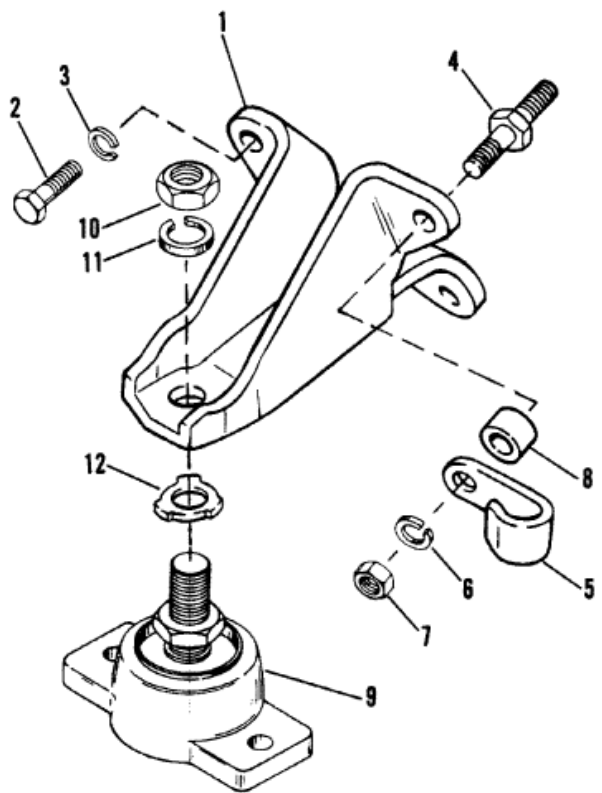

**STAMPED
BRACKET**

Parts List						
Ref	Class	Part	Description	Qty	Comment	Footnote
1		44364A 1	BRACKET, MOUNTING - ENGINE	2		
2	10	34353	SCREW, MOUNTING BRACKET T	4		
3	13	35048	LOCKWASHER, MOUNTING BRA	5		
2	10	34353	SCREW, MOUNTING BRACKET T	1		
3	12	46132	WASHER, MOUNTING BRACKET	1		
4	16	64066	STUD, MOUNTING BRACKET TO	1	STARBOARD	
5	54	92850	CLIP, WIRING HARNESS	1	STARBOARD	
6	13	35048	LOCKWASHER, MOUNTING BRA	2	STARBOARD	
7	11	32219	NUT, MOUNTING BRACKET STU	1	STARBOARD	
8	23	57369	SPACER, MOUNTING STUD	1		
9		66284A 2	BASE, ENGINE MOUNTING	2		
10	11	20739	NUT, JAM - ENGINE MOUNT BA	6		
11	13	68102	LOCKWASHER, MOUNTING BRA	2		
12	14	12657	TAB WASHER	2		