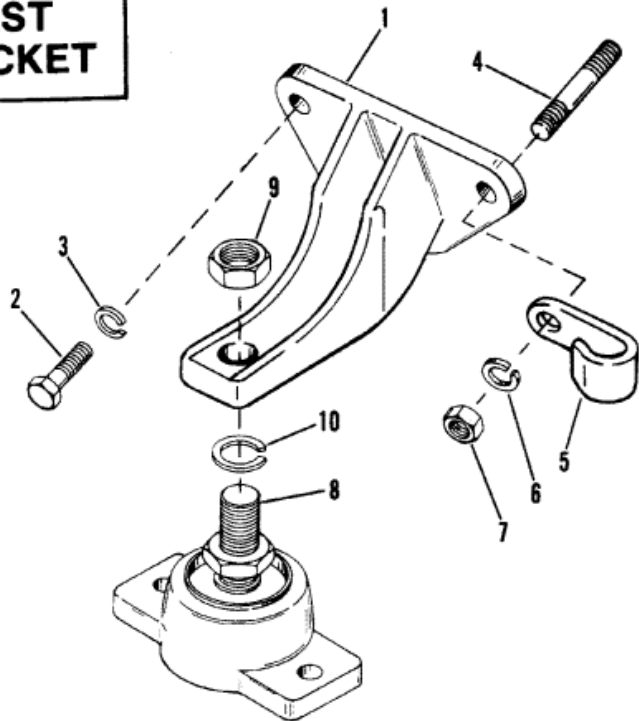

**CAST
BRACKET**

Parts List						
Ref	Class	Part	Description	Qty	Comment	Footnote
1		79550A	1 BRACKET, MOUNTING - ENGINE	2		
2	10	37612	SCREW, MOUNTING BRACKET T	2	PORT	
3	13	35048	LOCKWASHER, MOUNTING BRA	2	PORT	
2	10	68101	SCERW, MOUNTING BRACKET T	1	PORT	
3	12	46132	WASHER, MOUNTING BRACKET	1	PORT	
2	10	37612	SCREW, MOUNTING BRACKET T	2	STARBOARD	
3	13	35048	LOCKWASHER, MOUNTING BRA	2	STARBOARD	
4	16	64066	STUD, MOUNTING BRACKET TO	1	STARBOARD	
5	54	90204	CLIP, WIRING HARNESS	1	STARBOARD	
6	13	35048	LOCKWASHER< MOUNTING BRA	1	STARBOARD	
7	11	32219	NUT, MOUNTING BRACKET STU	1	STARBOARD	
8		66284A	2 BASE, ENGINE MOUNT	2		
9	11	20739	NUT, JAM - ENGINE MOUNT B	4		
10	13	68102	LOCKWASHER, MOUNTING BRA	2		