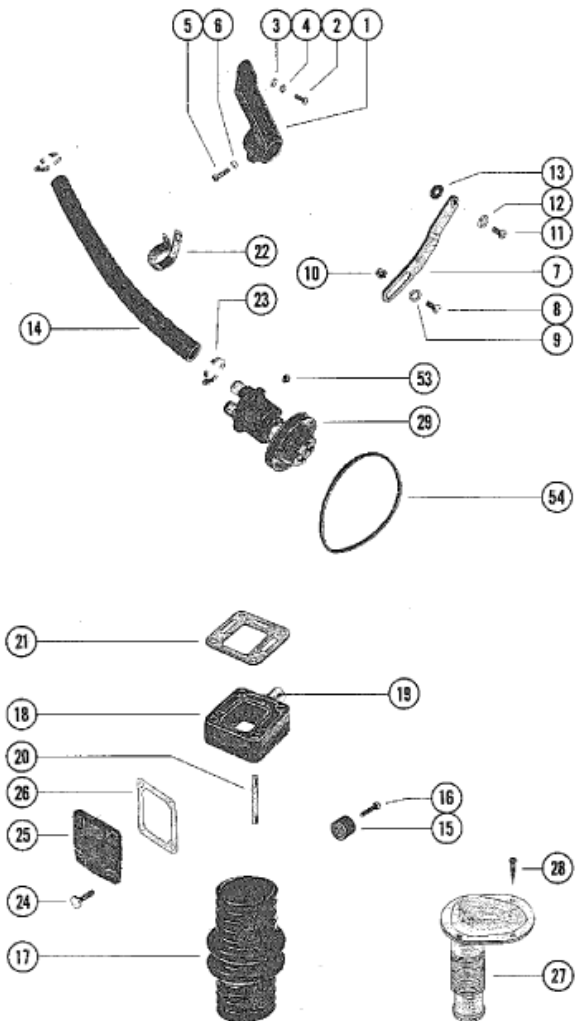

**BREAKDOWN OF WATER PUMP**

Parts List						
Ref	Class	Part	Description	Qty	Comment	Footnote
-	-	77518A	1 INSTALLATION KIT, FRESH WAT	1		
1		47488	BRACKET, WATER PUMP	1		
2	10	34353	SCREW, WATER PUMP BRACK	2		
3	12	20553	WASHER, WATER PUMP BRAC	1		
4	13	35048	LOCKWASHER, WATER PUMP	2		
5	10	34354	SCREW, CLAMPING - WATER F	1		
6	13	35048	LOCKWASHER, WATER PUMP	1		
7		71648	BRACE, WATER PUMP	1		
8	10	35786	SCREW, WATER PUMP BRACE	1		
9	13	37459	LOCKWASHER, WATER PUMF	1		
10	11	24883	NUT, WATER PUMP BRACE TC	1		
11	10	37612	SCREW, BRACE TO ENGINE (1	1		
12	13	35048	LOCKWASHER	1		
13	23	72057	SPACER	1		
14	32	49044	HOSE, WATER PUMP TO THEF	1		
15		32877	COVER, WATER STOP - GIMBA	1		
16	10	53556	SCREW, WATER STOP COVER	2		
17		72408	BELLOWS, EXHAUST ELBOW	2		
18		61937A	1 WATER DISTRIBUTION HOUSI	2		
19	23	52020	SLEEVE, WATER DISTRIBU	2		
20	16	52988	STUD, EXHAUST MANIFOLD TI	8		
21	27	52076	GASKET, EXHAUST MANIFOLD	4		
22	54	47715	CLIP, HOSE ATTACHING	1		
23	54	32780	CLAMP, HOSE TO WATER PUM	2		
24	10	25299	SCREW, END CAP ATTACHING	8		
25		73813A	1 END CAP, EXHAUST MANIFOL	2		
26	27	73814	GASKET, END CAP TO EXHAU	2		
27		68670A	2 THRU HULL WATER INTAKE A	1		
28	10	68864	SCREW, WATER INTAKE AT	4		
-	92	38927	1 LOCTITE, CAPSULE - WATER	1		
29	46	72774A11	WATER PUMP ASSEMBLY	1		
30	27	72780	GASKET, WATER PUMP BOD	2		
31		72777	WEAR PLATE	1		
32	27	72779	GASKET, COVER TO OUTER	1		
33		72776	COVER, WATER PUMP	1		
34	10	28642	SCREW, WATER PUMP DRIV	4		
35	25	37340	"O"RING, PUMP HOUSING TC	1		
36		72778	WEAR PLATE	1		
37	46	71497A	2 PUMP HOUSING	1		
38	26	23300	OIL SEAL, WATER PUMP SH	2		
39		68601	SHAFT, WATER PUMP	1		