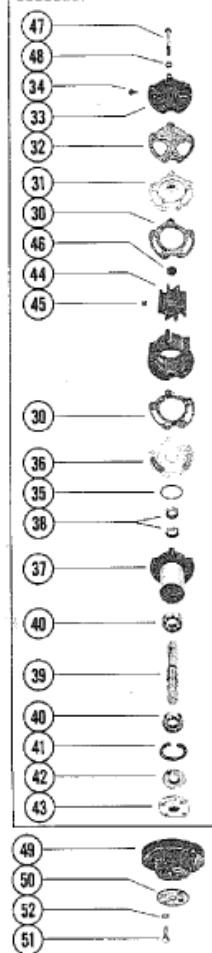

**BREAKDOWN OF WATER PUMP**

Parts List						
Ref	Class	Part	Description	Qty	Comment	Footnote
-	-	77518A	1 INSTALLATION KIT, FRESH WAT	1		
1		47488	BRACKET, WATER PUMP	1		
2	10	34353	SCREW, WATER PUMP BRACK	2		
3	12	20553	WASHER, WATER PUMP BRAC	1		
4	13	35048	LOCKWASHER, WATER PUMP	2		
5	10	34354	SCREW, CLAMPING - WATER F	1		
6	13	35048	LOCKWASHER, WATER PUMP	1		
7		71648	BRACE, WATER PUMP	1		
8	10	35786	SCREW, WATER PUMP BRACE	1		
9	13	37459	LOCKWASHER, WATER PUMF	1		
10	11	24883	NUT, WATER PUMP BRACE TC	1		
11	10	37612	SCREW, BRACE TO ENGINE (1	1		
12	13	35048	LOCKWASHER	1		
13	23	72057	SPACER	1		
14	32	49044	HOSE, WATER PUMP TO THEF	1		
15		32877	COVER, WATER STOP - GIMBA	1		
16	10	53556	SCREW, WATER STOP COVER	2		
17		72408	BELLOWS, EXHAUST ELBOW	2		
18		61937A	1 WATER DISTRIBUTION HOUSI	2		
19	23	52020	SLEEVE, WATER DISTRIBU	2		
20	16	52988	STUD, EXHAUST MANIFOLD TI	8		
21	27	52076	GASKET, EXHAUST MANIFOLD	4		
22	54	47715	CLIP, HOSE ATTACHING	1		
23	54	32780	CLAMP, HOSE TO WATER PUM	2		
24	10	25299	SCREW, END CAP ATTACHING	8		
25		73813A	1 END CAP, EXHAUST MANIFOL	2		
26	27	73814	GASKET, END CAP TO EXHAU	2		
27		68670A	2 THRU HULL WATER INTAKE A	1		
28	10	68864	SCREW, WATER INTAKE AT	4		
-	92	38927	1 LOCTITE, CAPSULE - WATER	1		
29	46	72774A11	WATER PUMP ASSEMBLY	1		
30	27	72780	GASKET, WATER PUMP BOD	2		
31		72777	WEAR PLATE	1		
32	27	72779	GASKET, COVER TO OUTER	1		
33		72776	COVER, WATER PUMP	1		
34	10	28642	SCREW, WATER PUMP DRIV	4		
35	25	37340	"O"RING, PUMP HOUSING TC	1		
36		72778	WEAR PLATE	1		
37	46	71497A	2 PUMP HOUSING	1		
38	26	23300	OIL SEAL, WATER PUMP SH	2		
39		68601	SHAFT, WATER PUMP	1		