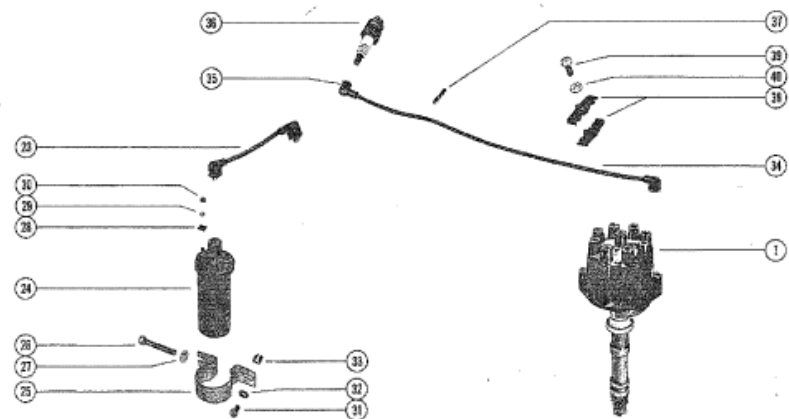

MALLORY

Parts List					
Ref	Class	Part	Description	Qty	Footnote
1	391	5071	DISTRIBUTOR ASSEMBLY, COM	1	
1	391	5072	DISTRIBUTOR ASSEMBLY, COM	1	
2	391	5075	CAP, DISTRIBUTOR	1	
2	37	61593	DECAL, DISTRIBUTOR CAP	1	
3	391	5076	GASKET, DISTRIBUTOR CAP	1	
4	391	5088	ROTOR	1	
5	391	5092	CONDENSER	1	
6	391	5093	BRACKET, CONDENSER ATTAC	1	
7	391	5091	SCREW, CONDENSER BRACKE	1	
8	391	5090	BREAKER ASSEMBLY	1	
9	391	5089	SCREW BREAKER, ATTACHING	1	
10	391	5077	LEAD ASSEMBLY, PRIMARY TE	1	
11	391	5085	CLAMP, DISTRIBUTOR CAP AT	2	
12	391	5084	PIN, CLAMP TO DISTRIBUTOR	2	
13	391	5087	SCREW, DISTRIBUTOR CAP ATT	2	
14	391	5086	WASHER, DISTRIBUTOR CAP	2	
15	391	5083	VENT, SCREEN	2	
16	391	5080	OILER	1	
17	391	5078	GEAR, DRIVE (LEFT HAND CRA	1	
17	391	5082	GEAR, DRIVE (RIGHT HAND CF	1	
18	391	5079	PIN, DRIVE GEAR	1	
19	391	5081	"O" RING, DISTRIBUTOR	1	4
20		58258	CLAMP, DISTRIBUTOR TO INTAK	1	
21	10	58259	SCREW, DISTRIBUTOR CLAMP	1	
22	13	58260	LOCKWASHER, DISTRIBUTOR C	1	
23	84	61891	LEAD ASSEMBLY, DISTRIBUTOR	1	
24		26433	COIL, IGNITION	1	
25		33321	BRACKET, IGNITION COIL MOUN	1	
26	10	33311	SCREW, BRACKET TO IGNITION	1	
27	13	35048	LOCKWASHER, BRACKET SCRE	1	
28	12	30164	WASHER, IGNITION COIL TERMI	2	
29	13	26996	LOCKWASHER, IGNITION COIL T	2	
30	11	20645	NUT, IGNITION COIL TERMIAN	2	
31	10	34613	SCREW,IGNITION COIL ATTACHI	1	
32	12	20553	WASHER, IGNITION COIL ATTAC	1	
33	23	60339	SPACER, IGNITION COIL ATTACH	1	
34	84	61801A 4	LEAD ASSEMBLY, HIGH TENSIO	1	
34	84	61801A 7	LEAD ASSEMBLY, HIGH TENSIO	1	
34	84	61801A 3	LEAD ASSEMBLY, HIGH TENSIO	1	
34	84	61801A 6	LEAD ASSEMBLY, HIGH TENSIO	1	
34	84	61801A 2	LEAD ASSEMBLY, HIGH TENSIO	2	