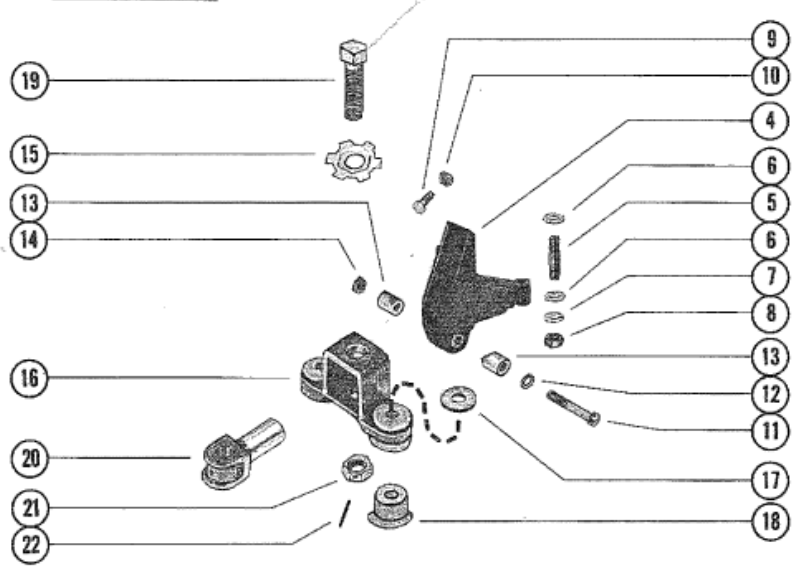

INBOARD
 Serial
 #3693272
 and below

Parts List						
Ref	Class	Part	Description	Qty	Comment	Footnote
1		62255	BRACKET, MOUNTING (REAR)	2		
2	10	37269	SCREW, MOUNTING BRACKET T	4		
3	13	32993	LOCKWASHER, MOUNTING BRA	4		
4		61854	BRACKET, MOUNTING (FRONT)	2		
5	16	65737	STUD, FORNT MOUNTING BRAC	3		
5	16	65743	STUD, FRONT MOUNTING BRAC	1	SEE NOTE	
6	12	34567	WASHER, MOUNTING BRACKET	1	SEE NOTE	
6	12	54426	WASHER, MOUNTING BRACKET	4		
7	13	32993	LOCKWASHER, MOUNTING BRA	4		
8	11	34933	NUT, MOUNTING BRACKET STU	4		
9	10	30155	SCREW, ENGINE LOCATING (1	1, 2		
10	11	22024	NUT, ENGINE LOCATING SCREW	2		
11	10	47654	SCREW, CLAMP - ADJUSTING TF	4		
12	13	32993	LOCKWASHER, CLAMP ADJUSTI	4		
13	54	47528	CLAMP, ADJUSTING TRUNNION	8		
14	11	29553	NUT, CLAMP ADJUSTING TRUNN	4		
15	14	48467	TAB WASHER, ADJUSTING TRUI	4		
16		52139A	BRACKET ASSEMBLY, MOUNTIN	4		
17	12	48611	WASHER, MOUNTING BRACKET	8		
18		47656	MOUNT, MOUNTING BRACKET	8		
19	10	52156	SCREW, ADJUSTING TRUNNION	4		
20		47518	TRUNNION, ADJUSTING - MOUN	4		
21	11	47525	NUT, JAM - ADJUSTING TRUNNII	4		
22	17	22116	PIN, ROLL - JAM NUT	4		