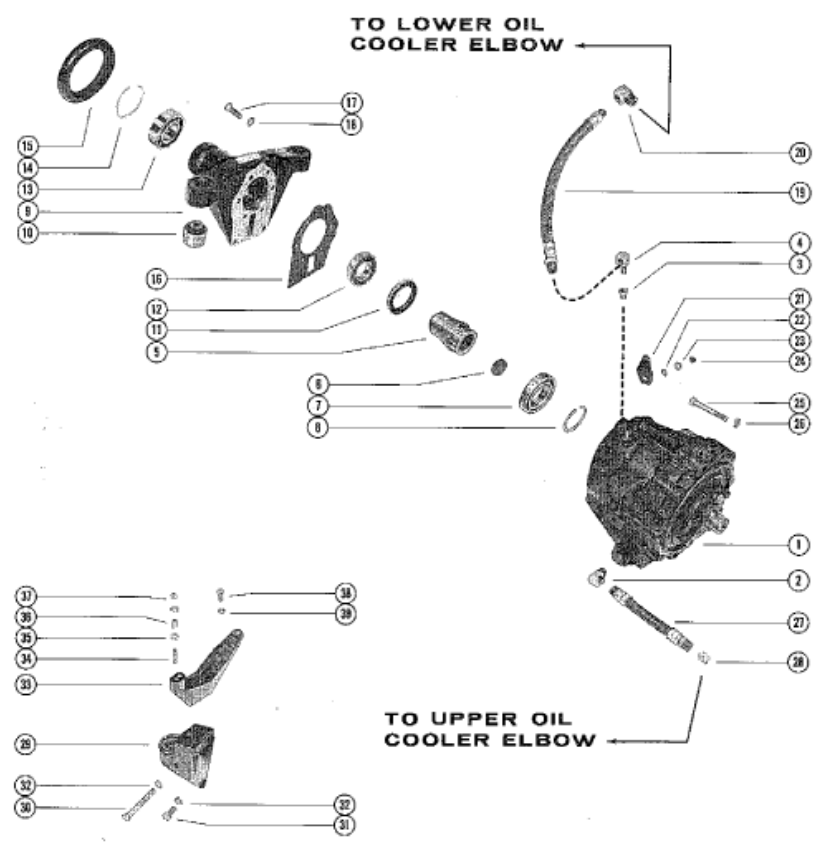

STERN DRIVE

Parts List						
Ref	Class	Part	Description	Qty	Comment	Footnote
1		47753A 6	TRANSMISSION ASSEMBLY	1		
2	22	47629	ELBOW, TRANSMISSION TO OIL C	1		
3	23	36159	BUSHING, REDUCER - TRANSMISSION	1		
4	22	57631	ELBOW, TRANSMISSION TO OIL C	1		
5		57758A 2	ENGINE COUPLING ASSEMBLY	1		
6	19	47463	PLUG, EXPANSION - ENGINE	1		
7	30	47470	BALL BEARING, ENGINE COUPLING	1		
8	53	47469	RING, SNAP - BALL BEARING	1		
9		57761A 1	TAILSTOCK ASSEMBLY, BEARING	1		
10		35852	MOUNT, RUBBER - TAILSTOCK	2		
11	26	47465	OIL SEAL, TAILSTOCK	1		
12	30	57762	BALL BEARING, TAILSTOCK	1		
13	30	32537	BALL BEARING, TAILSTOCK	1		
14	53	54481	RING, SNAP - BALL BEARING TAILSTOCK	1		
15	25	54067	SEAL, TAILSTOCK	1		
16	27	47903	GASKET, TAILSTOCK	1		
17	10	57900	SCREW, TAILSTOCK TO TRANSMISSION	6		
17	10	54847	SCREW, TAIL STOCK TO TRANSMISSION	2		
18	13	30381	LOCKWASHER, TAILSTOCK SCREW	8		
19	32	47516 4	HOSE, TRANSMISSION TO OIL COOLER	1		
20	22	47630	ELBOW, TRANSMISSION HOSE	1		
21		47472	LEVER, SHIFT - TRANSMISSION	1		
22	12	20722	WASHER, SHIFT LEVER TO TRANSMISSION	1		
23	13	26993	LOCKWASHER, SHIFT LEVER TO TRANSMISSION	1		
24	11	20083	NUT, SHIFT LEVER TO TRANSMISSION	1		
25	10	47724	SCREW, TRANSMISSION TO ENGINE	6		
26	13	32993	LOCKWASHER, TRANSMISSION SCREW	6		
27	32	47516 3	HOSE, TRANSMISSION TO OIL COOLER	1		
28	22	47630	ELBOW, HOSE TO OIL COOLER	1		
29		47336A 1	BRACKET ASSEMBLY, TRANSMISSION	1		
30	10	38197	SCREW, MOUNT BRACKET TO TRANSMISSION	1		
31	10	47462	SCREW, MOUNT BRACKET TO TRANSMISSION	1		
32	13	32993	LOCKWASHER, MOUNT BRACKET TO TRANSMISSION	2		
33		47335A 1	BRACKET ASSEMBLY, SHIFT SUPPORT	1		
34	16	33526	STUD, SHIFT SUPPORT BRACKET	1		
35	12	21631	WASHER, SHIFT SUPPORT BRACKET	2		
36	23	31866	SPACER, SHIFT SUPPORT BRACKET	1		
37	11	20586	NUT, SHIFT SUPPORT BRACKET	1		
38	10	35386	SCREW, SHIFT SUPPORT BRACKET	3		
39	13	26421	LOCKWASHER, SHIFT SUPPORT BRACKET	3		