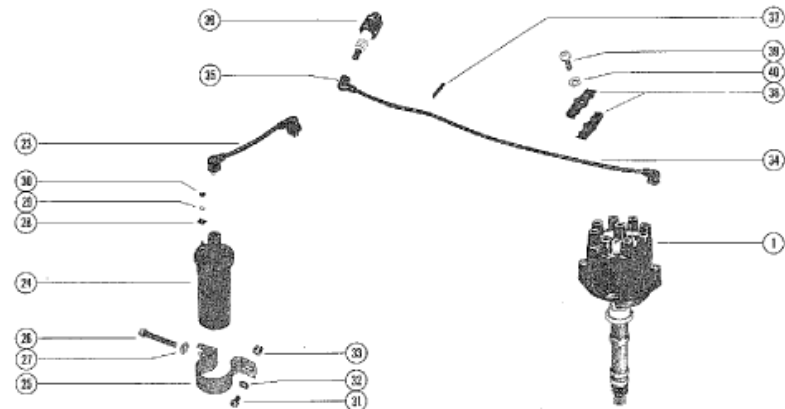

MALLORY

Parts List						
Ref	Class	Part	Description	Qty	Comment	Footnote
1	391	5071	DISTRIBUTOR ASSEMBLY, COMF	1	LEFT HAND CRANKSHAFT ROT.	
1	391	5072	DISTRIBUTOR ASSEMBLY, COMF	1	RIGHT HAND CRANKSHAFT RO	
2	391	5075	CAP, DISTRIBUTOR	1		
2	37	61593	DECAL, DISTRIBUTOR CAP	1		
3	391	5076	GASKET, DISTRIBUTOR CAP	1		
4	391	5088	ROTOR	1		
5	391	5092	CONDENSER	1		
6	391	5093	BRACKET, CONDENSER ATTACH	1		
7	391	5091	SCREW, CONDENSER BRACKET	1		
8	391	5090	BREAKER ASSEMBLY	1		
9	391	5089	SCREW, BREAKER ATTACHING	1		
10	391	5077	LEAD ASSEMBLY, PRIMARY TIE	1		
11	391	5085	CLAMP, DISTRIBUTOR CAP ATTACH	2		
12	391	5084	PIN, CLAMP TO DISTRIBUTOR	2		
13	391	5087	SCREW, DISTRIBUTOR CAP ATTACH	2		
14	391	5086	WASHER, DISTRIBUTOR CAP ATTACH	2		
15	391	5083	VENT, SCREEN	2		
16	391	5080	OILER	1		
17	391	5078	GEAR, DRIVE (LEFT HAND CRANK)	1		
17	391	5082	GEAR, DRIVE (RIGHT HAND CRANK)	1		
18	391	5079	PIN, DRIVE GEAR	1		
19	391	5081	"O" RING, DISTRIBUTOR	1		4
20		58258	CLAMP, DISTRIBUTOR TO INTAKE	1		
21	10	58259	SCREW, DISTRIBUTOR CLAMP ATTACH	1		
22	13	58260	LOCKWASHER, DISTRIBUTOR CLAMP ATTACH	1		
23	84	61891	LEAD ASSEMBLY, DISTRIBUTOR	1		
24		26433	COIL, IGNITION	1		
25		33321	BRACKET, IGNITION COIL MOUNTING	1		
26	10	33311	SCREW, BRACKET TO IGNITION	1		
27	13	35048	LOCKWASHER, BRACKET SCREW	1		
28	12	30164	WASHER, IGNITION COIL TERMINAL	2		
29	13	26996	LOCKWASHER, IGNITION COIL TERMINAL	2		
30	11	20645	NUT, IGNITION COIL ATTACHING	2		
31	10	34613	SCREW, IGNITION COIL ATTACHING	1		
32	12	20553	WASHER, IGNITION COIL ATTACHING	1		
33	12	20553	SPACER, IGNITION COIL ATTACHING	1		
34	84	61801A 4	LEAD ASSEMBLY, HIGH TENSION	1		
34	84	61801A 7	LEAD ASSEMBLY, HIGH TENSION	1		
34	84	61801A 3	LEAD ASSEMBLY, HIGH TENSION	1		
34	84	61801A 6	LEAD ASSEMBLY, HIGH TENSION	1		
34	84	61801A 2	LEAD ASSEMBLY, HIGH TENSION	2		