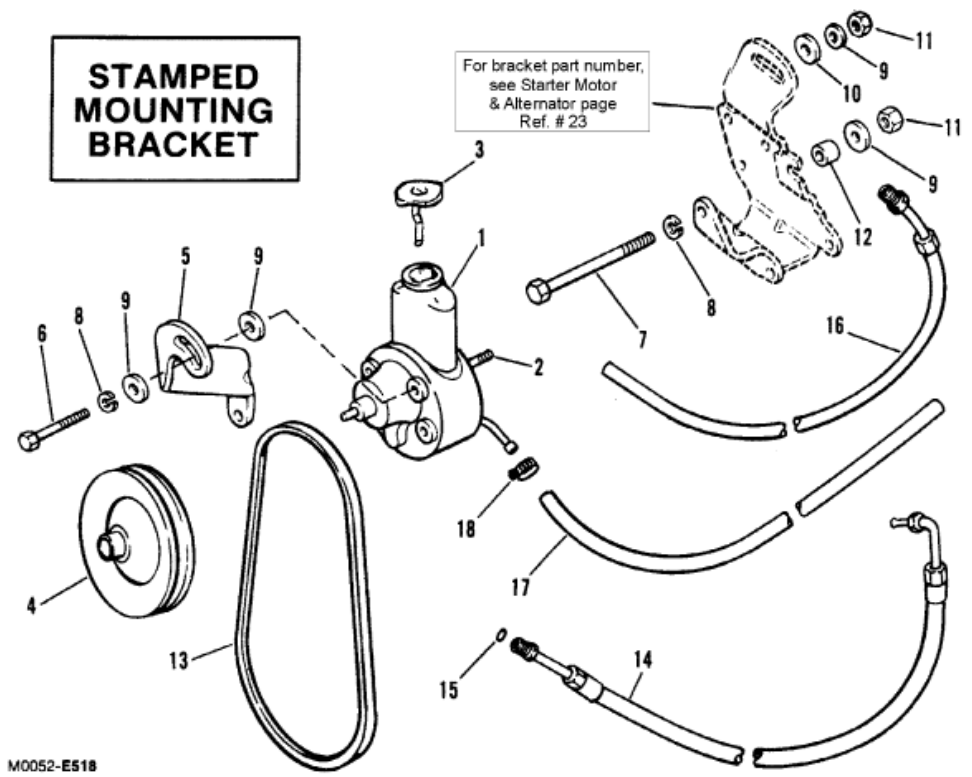

**STAMPED  
 MOUNTING  
 BRACKET**

For bracket part number,  
 see Starter Motor  
 & Alternator page  
 Ref. # 23

MO052-ES18

**Parts List**

Ref	Class	Part	Description	Qty	Comment	Footnote
1		16792A 1	PUMP ASSEMBLY, POWER STEE	1		
2	16	41877	STUD, POWER STEERING PUM	2		
3	36	95805	CAP, POWER STEERING PUMF	1		
4		73873A 1	PULLEY, POWER STEERING PI	1		
5		15082T	BRACE, PUMP	1		
6	10	40001192	SCREW, PUMP BRACE	1		
7	10	40001188	SCREW, PUMP TO BRACKET	1		
8	13	40024 8	LOCKWASHER	2		
9	23	72057	SPACER, PUMP SCREW	4		
10	12	28105	WASHER, PUMP STUD	1		
11	11	90517	NUT, MOUNTING STUD	2		
12	23	45353	SPACER, PUMP SCREW	1		
13	57	37619T	V-BELT (USE WITH 5-1/2" DIA. w	1		
13	57	816295T	V-BELT (USE WITH 7" DIA. WATE	1		
14	32	90494	HOSE, PRESSURE (FITTINGS ON	1		
15	25	89879	"O" RING, PRESSURE HOSES I	1		
16	32	98843 39	HOSE, RETURN (FITTINGS ON O	1		
17	32	52519 14	HOSE, PUMP TO OIL COOLER	1		
18	54	35830	CLAMP, HOSE ATTACHING	3		