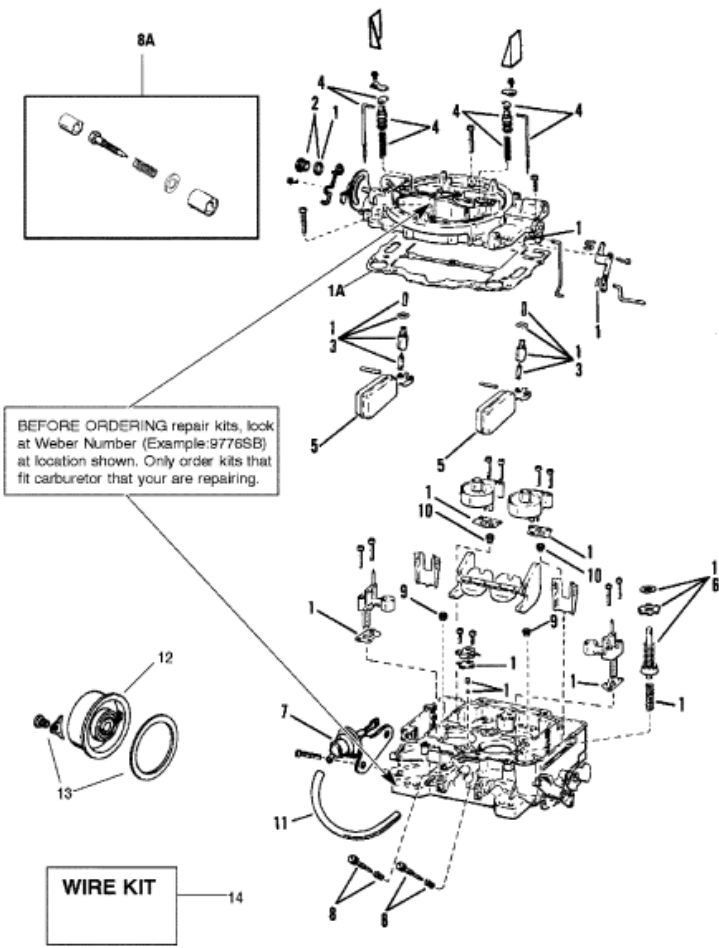

Parts List

PARTS SHOWN WITHOUT A REFERENCE NUMBER ARE NOT SERVICEABLE PARTS.

Ref	Class	Part	Description	Qty	Comment	Footnote
1		809065	OVERHAUL KIT	1	(9661, 9770, 9770SA)	
1		809064	OVERHAUL KIT	1	(9665S)	
1		809071	OVERHAUL KIT	1	(BODENSEE 9663)	
1A	27	809077	GASKET (ALL)	1		
2		811533	INLET FITTING KIT (ALL)	1		
3		811534	INLET NEEDLE & SEAT KIT (ALL)	2		
4		823726	METERING ROD KIT	1	(9661)	
4		809067	METERING ROD KIT	1	(9665S)	
4		811656	METERING ROD KIT	1	(9770, 9770SA)	
4		809074	METERING ROD KIT	1	(BODENSEE 9663)	
5		811536	FLOAT KIT (ALL)	2		
6		811537	PUMP PLUNGER KIT	1	(9661, 9770, 9770SA, BODENSEE 9663)	
6		808701	PUMP PLUNGER KIT	1	(9665S)	
7		811538	CHOKE PULL DOWN KIT (AUTO CHOKE)	1		
8		811539	IDLE MIXTURE SCREW KIT	2	(ALL EXCEPT BODENSEE 9663)	
8A		809072	IDLE MIXTURE SCREW KIT	1	(BODENSEE 9663, 2 IN KIT)	
9		811540	PRIMARY METERING JET	2	(9661)	
9		811650	PRIMARY METERING JET	2	(9770, 9770SA, 9665S)	
9		809076	PRIMARY METERING JET	2	(BODENSEE 9663)	
10		811650	SECONDARY METERING JET	2	(9661)	
10		811832	SECONDARY METERING JET	2	(9665S)	
10		811657	SECONDARY METERING JET	2	(9770, 9770SA, BODENSEE 9663)	
11	32	14301 65	VACUUM HOSE (AUTO CHOKE)	1		
12		809066	ELECTRIC CHOKE REPAIR KIT (ELECTRIC CHOKE)	1		
13		809095	ELECTRIC CHOKE RETAINER KIT (ELECTRIC CHOKE)	1		
14	84	809471A 1	WIRE KIT (ELECTRIC CHOKE)	1		