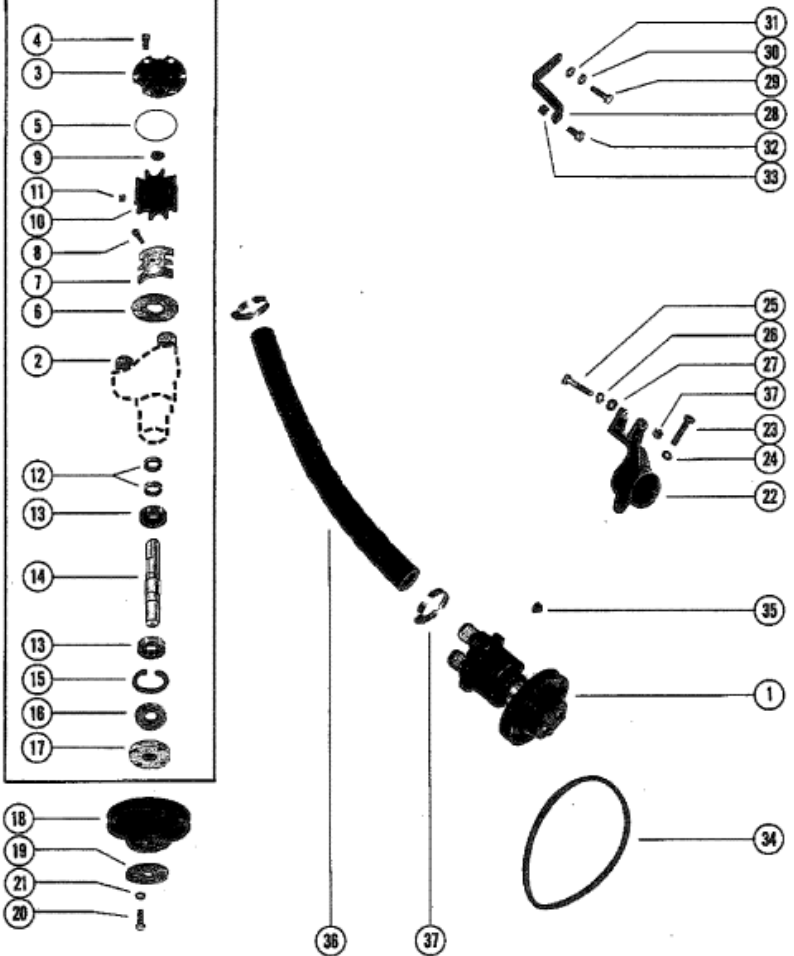

BREAKDOWN OF WATER PUMP

Parts List					Qty	Comment	Footnote
Ref	Class	Part	Description				
1	46	73823A 7	WATER PUMP ASSEMBLY (PLAS	1			
2	23	47511	SLEEVE, WATER (OUTLET ANE	2			
3		59155	COVER, WATER PUMP	1			
4	10	28635	SCREW, COVER TO BODY	6			
5	25	59712	"O" RING, WATER PUMP BOD	1			
6		59503	WEAR PLATE	1			
7		59363A 1	CAM SEGMENT ASSEMBLY	1			
8	10	60777	SCREW, CAM SEGMENT	1			
9	19	59504	PLUG, IMPELLER	1			
10	47	59362A 1	IMPELLER ASSEMBLY	1			
11	28	56662	KEY, IMPELLER DRIVE	1			
12	26	23300	OIL SEAL, WATER PUMP SHAF	2			
13	20	72961	BALL BEARING, WATER PUMP	2			
14		59501	SHAFT, WATER PUMP	1			
15	53	23720	RING, SNAP-BALL BEARING RE	1			
16	26	72785	OIL SEAL, WATER PUMP SHAF	1			
17		47530	HUB, WATER PUMP PULLEY	1			
18		73798	PULLEY, WATER PUMP	1			
19		58265	CLAMPING RING, PUMP PULLEY	1			
20	10	47277	SCREW, PULLEY TO WATER PU	4			
21	13	39107	LOCKWASHER, WATER PUMP P	4			
22		47488	BRACKET, WATER PUMP	1			
23	10	34354	SCREW, WATER PUMP BRACKE	1			
24	13	35048	LOCKWASHER, WATER PUMP B	1			
25	10	34353	SCREW, WATER PUMP BRACKE	1			
26	13	35048	LOCKWASHER, WATER PUMP B	1			
27	12	20553	WASHER, WATER PUMP BRACK	1			
28		47544	BRACE, WATER PUMP ADJUSTI	1			
29	10	34353	SCREW, BRACE TO STEERING F	1			
30	13	35048	LOCKWASHER, ADJUSTING BRA	1			
31	12	34714	WASHER, ADJUSTING BRACE SC	1			
32	10	35786	SCREW, ADJUSTING BRACE TO	1			
33	11	24883	NUT, ADJUSTING BRACE SCREW	1			
34	57	74271	BELT, WATER PUMP	1			
35	22	32802	PLUG, PIPE (FOR WATER PUMP	1			
36	32	57230	HOSE, MOLDED-WATER PUMP T	1			
37	54	32780	CLAMP, HOSE ATTACHING	2			