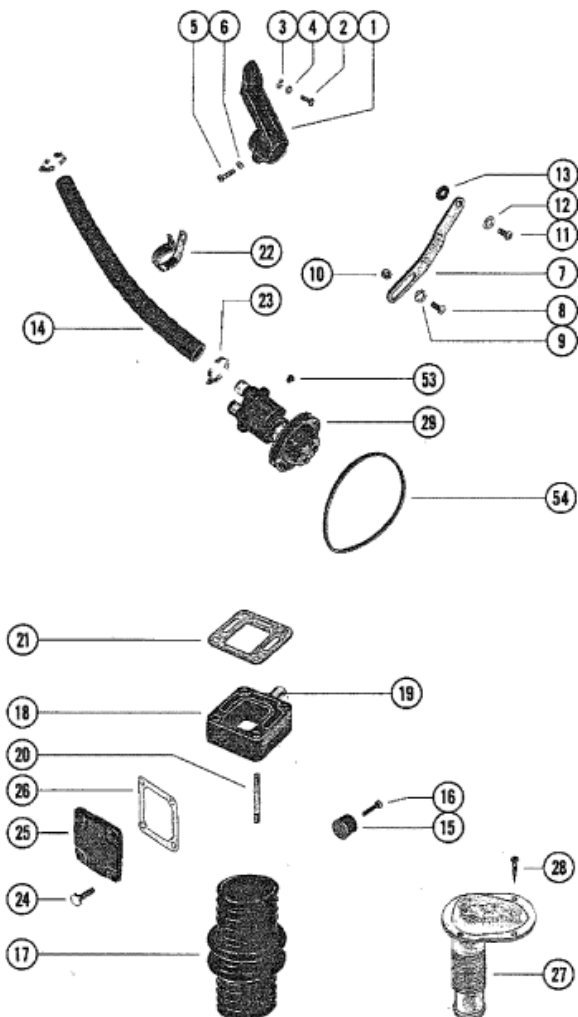

BREAKDOWN OF WATER PUMP

Parts List						
Ref	Class	Part	Description	Qty	Comment	Footnote
-	-	77518A	1 INSTALLATION KIT, FRESH WAT	1		
1		47488	BRACKET, WATER PUMP	1		
2	10	34353	SCREW, WATER PUMP BRACK	2		
3	12	20553	WASHER, WATER PUMP BRAC	1		
4	13	35048	LOCKWASHER, WATER PUMPI	2		
5	10	34354	SCREW, CLAMPING - WATER I	1		
6	13	35048	LOCKWASHER, WATER PUMP	1		
7		71648	BRACE, WATER PUMP	1		
8	10	35786	SCREW, WATER PUMP BRACE T	1		
9	13	37459	LOCKWASHER, WATER PUMP B	1		
10	11	24883	NUT, WATER PUMP BRACE TO E	1		
11	10	37612	SCREW, BRACE TO ENGINE (1	1		
12	13	35048	LOCKWASHER	1		
13	23	72057	SPACER	1		
14	32	49044	HOSE, WATER PUMP TO THERM	1		
15		32877	COVER, WATER STOP - GIMBAL	1		
16	10	53556	SCREW, WATER STOP COVER F	2		
17		72408	BELLOWS, EXHAUST ELBOW	2		
18		61937A	1 WATER DISTRIBUTION HOUSINI	2		
19	23	52020	SLEEVE, WATER DISTRIBUTIO	2		
20	16	52988	STUD, EXHAUST MANIFOLD TO	8		
21	27	52076	GASKET, EXHAUST MANIFOLE T	4		
22	54	47715	CLIP, HOSE ATTACHING	1		
23	54	32780	CLAMP, HOSE TO WATER PUMP	2		
24	10	25299	SCREW, END CAP ATTACHING (8		
25		73813A	1 END CAP, EXHAUST MANIFOLD	2		
26	27	73814	GASKET, END CAP TO XHAUST	2		
27		68670A	2 THRU HULL WATER INTAKE AS	1		
28	10	68864	SCREW, WATER INTAKE ATTA	4		
-	92	38927	1 LOCTITE, CAPSULE - WATER II	1		
29	46	72774A	1 WATER PUMP ASSEMBLY	1		
30	27	72780	GASKET, WATER PUMP BODY	2		
31		72777	WEAR PLATE	1		
32	27	72779	GASKET, COVER TO OUTER w	1		
33		72776	COVER, WATER PUMP	1		
34	10	28642	SCREW, WATER PUMP DRIVE	4		
35	25	37340	"O" RING, PUMP HOUSING TO	1		
36		72778	WEAR PLATE	1		
37	46	71497A	2 PUMP HOUSING	1		
38	26	23300	OIL SEAL, WATER PUMP SH/	2		
39		68601	1 SHAFT, WATER PUMP	1		