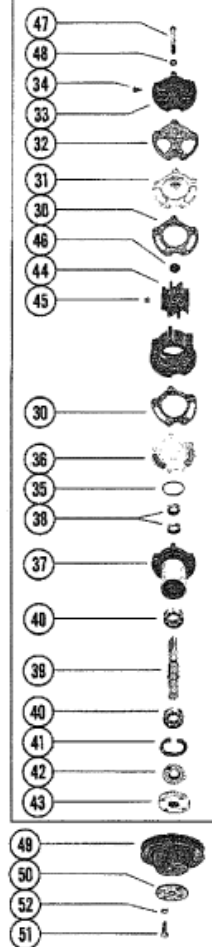

BREAKDOWN OF WATER PUMP

Parts List						
Ref	Class	Part	Description	Qty	Comment	Footnote
-	-	77518A	1 INSTALLATION KIT, FRESH WAT	1		
1		47488	BRACKET, WATER PUMP	1		
2	10	34353	SCREW, WATER PUMP BRACK	2		
3	12	20553	WASHER, WATER PUMP BRAC	1		
4	13	35048	LOCKWASHER, WATER PUMPI	2		
5	10	34354	SCREW, CLAMPING - WATER I	1		
6	13	35048	LOCKWASHER, WATER PUMP	1		
7		71648	BRACE, WATER PUMP	1		
8	10	35786	SCREW, WATER PUMP BRACE T	1		
9	13	37459	LOCKWASHER, WATER PUMP B	1		
10	11	24883	NUT, WATER PUMP BRACE TO E	1		
11	10	37612	SCREW, BRACE TO ENGINE (1	1		
12	13	35048	LOCKWASHER	1		
13	23	72057	SPACER	1		
14	32	49044	HOSE, WATER PUMP TO THERM	1		
15		32877	COVER, WATER STOP - GIMBAL	1		
16	10	53556	SCREW, WATER STOP COVER F	2		
17		72408	BELLOWS, EXHAUST ELBOW	2		
18		61937A	1 WATER DISTRIBUTION HOUSINI	2		
19	23	52020	SLEEVE, WATER DISTRIBUTIO	2		
20	16	52988	STUD, EXHAUST MANIFOLD TO	8		
21	27	52076	GASKET, EXHAUST MANIFOLE T	4		
22	54	47715	CLIP, HOSE ATTACHING	1		
23	54	32780	CLAMP, HOSE TO WATER PUMP	2		
24	10	25299	SCREW, END CAP ATTACHING (8		
25		73813A	1 END CAP, EXHAUST MANIFOLD	2		
26	27	73814	GASKET, END CAP TO XHAUST	2		
27		68670A	2 THRU HULL WATER INTAKE AS	1		
28	10	68864	SCREW, WATER INTAKE ATTA	4		
-	92	38927	1 LOCTITE, CAPSULE - WATER II	1		
29	46	72774A	1 WATER PUMP ASSEMBLY	1		
30	27	72780	GASKET, WATER PUMP BODY	2		
31		72777	WEAR PLATE	1		
32	27	72779	GASKET, COVER TO OUTER w	1		
33		72776	COVER, WATER PUMP	1		
34	10	28642	SCREW, WATER PUMP DRIVE	4		
35	25	37340	"O" RING, PUMP HOUSING TO	1		
36		72778	WEAR PLATE	1		
37	46	71497A	2 PUMP HOUSING	1		
38	26	23300	OIL SEAL, WATER PUMP SH/	2		
39		68601	1 SHAFT, WATER PUMP	1		