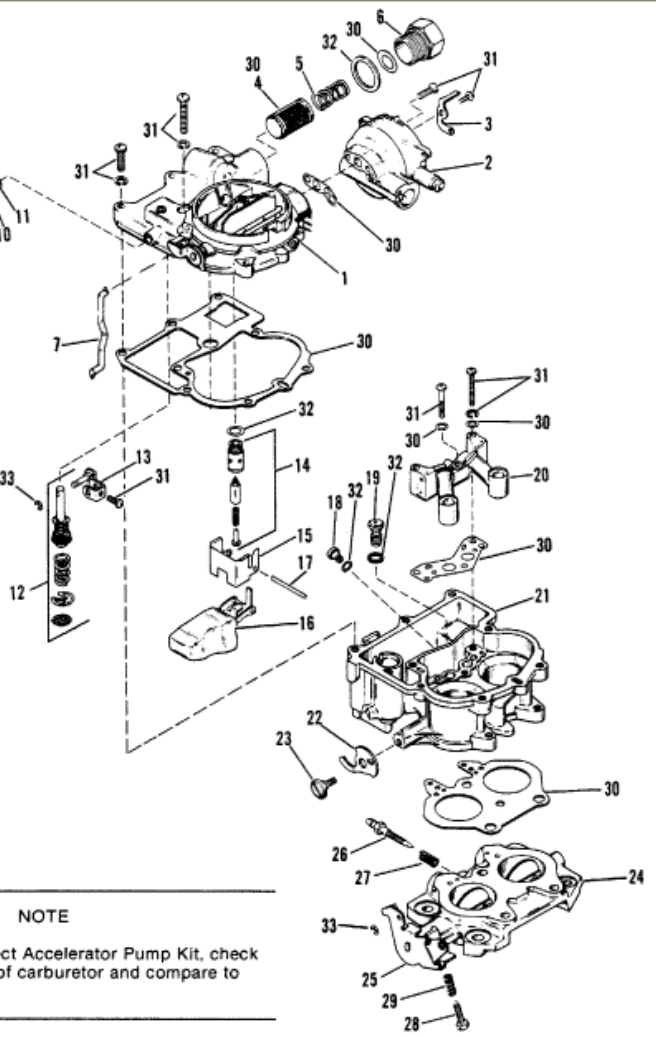

Parts List						
Ref	Class	Part	Description	Qty	Comment	Footnote
-	1389	9564A 1	CARBURETOR ASSEMBLY	1		
1		N.S.S.	AIR HORN ASSEMBLY	1		
2		N.S.S.	CHOKE HOUSING ASSEMBLY	1		
3	3302	9037	CHOKE ARM	1		
4	3302	9033	STRAINER	1		
5	3302	9032	SPRING, FUEL STRAINER	1		
6	3302	9034	CONNECTOR, INLET	1		
7	3302	9042	CHOKE ROD	1		
8	3302	9041	PUMP ROD	1		
9	3302	9035	LEVER, ACCELERATOR PUMP	1		
10	3302	9039	WASHER, PUMP LEVER	1		
11	3302	9040	WASHER, PUMP LEVER	1		
12	3302	9046	ACCELERATOR PUMP KIT - SEI	1		
12	3302	9655	ACCELERATOR PUMP KIT - SEI	1		
13	3302	9036	ARM, ACCELERATOR PUMP	1		
14	3302	9407	FIX KIT	1		
15	3302	9038	FAFFLE PLATE	1		
16	3302	9031	FLOAT	1		
17	3302	9030	PIN, FLOAT	1		
18	3302	9058	MAIN JET	1		
19	3302	9059	POWER JET	1		
20	3302	9057	VENTURI	1		
21		N.S.S.	BODY, CARBURETOR	1		
22	3302	9048	CAM, FAST IDLE	1		
23	3302	9049	SHAFT, FAST IDLE CAM	1		
24	3302	9529	FLANGE ASSEMBLY	1		
25	3302	9528	THROTTLE SHAFT AND LEVER	1		
26	3302	9052	SCREW, IDLE ADJUSTING	1		
27	3302	9053	SPRING, IDLE ADJUSTING	1		
28	3302	9060	SCREW, THROTTLE ADJUSTING	1		
29	3302	9054	SPRING, THROTTLE ADJUSTING	1		
30	3302	9061	GASKET SET	1		
31	3302	9045	SCREW KIT	1		
32	3302	9044	PACKING SET	1		
33	3302	9658	"E" RING	2		

3302-9046

SEE NOTE

3302-9655

NOTE

To insure ordering correct Accelerator Pump Kit, check pump cavity on bottom of carburetor and compare to drawings shown above.