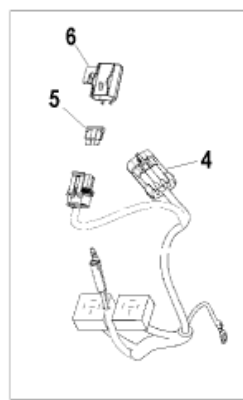

Parts List

Ref	Class	Part	Description	Qty	Comment	Footnote
1	84	866343T01	HARNESS ASSEMBLY, Main Engin	1		
2		882751	RELAY	3		
3	84	8M2000137	HARNESS ASSEMBLY, Transom	1		
4		866566T01	HARNESS ASSEMBLY, Trim Pump	1		
5	88	832969 20	FUSE, Mini - Yellow - 20 Ampere	1		
6		866065	COVER, Fuse Holder	1		
7		8M2001129	RELAY, Trim Pump	2		