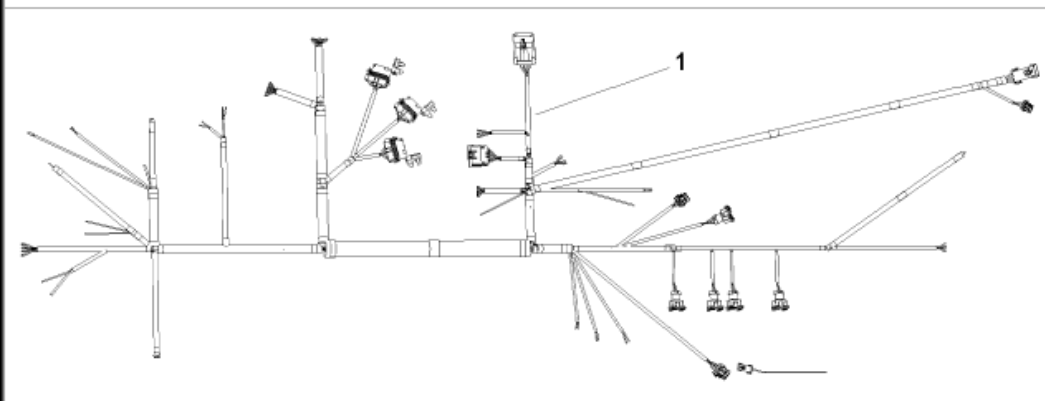

Parts List

Ref	Class	Part	Description	Qty	Comment	Footnote
1	84	866343T01	HARNESS ASSEMBLY, Main Engin	1		
2		882751	RELAY	3		
3	84	8M2000137	HARNESS ASSEMBLY, Transom	1		
4		866566T01	HARNESS ASSEMBLY, Trim Pump	1		
5	88	832969 20	FUSE, Mini - Yellow - 20 Ampere	1		
6		866065	COVER, Fuse Holder	1		
7		8M2001129	RELAY, Trim Pump	2		